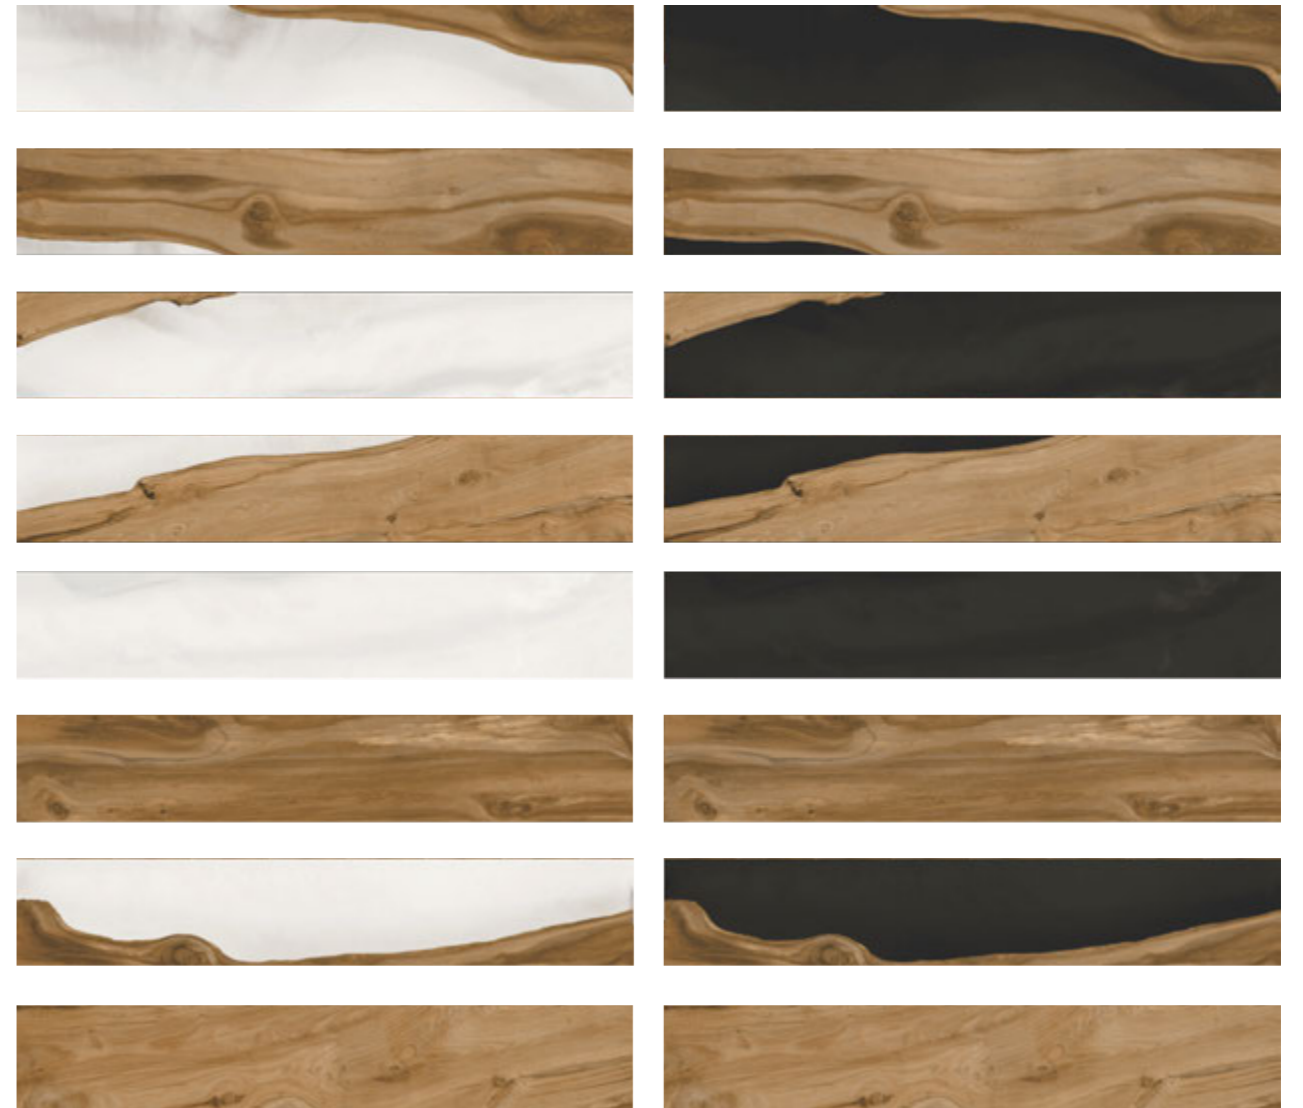

Regio Sand White / Matt

Regio Sand Black / Matt

	20x120
	Matt
Sand White	2012003
Sand Black	2012004