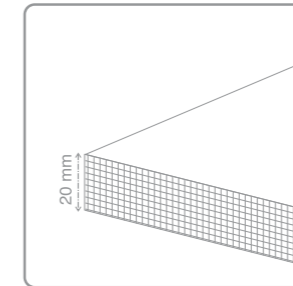

Diameter 20mm

	60x60 (20mm)
	Matt
Gray	6060017
Anthracite	6060018

Galloway

Porcelain Tile Rectified Tile | Glossy Polished

Galloway / Glossy Polished

	60x120	60x60
	Glossy Polished	Matt
White	6012073	6060062