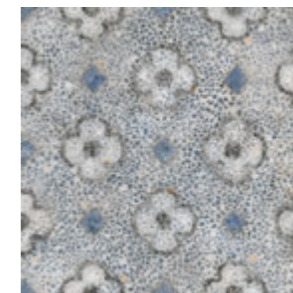

Flourish Gray Decor