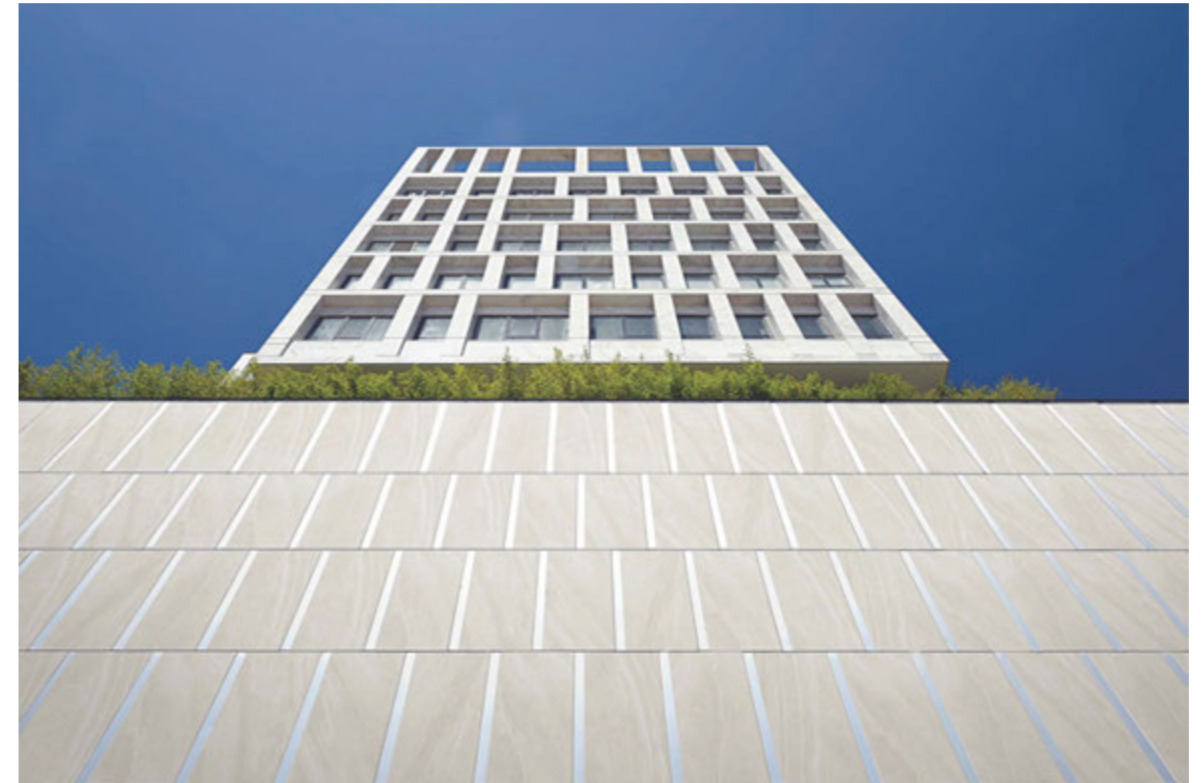

20 mm

Driveway Paving
Matching Interior
And Exterior Areas

	80x160	95x95	60x120	60x60	60x60 (20mm)	33x65
			Matt			Mosaic
White	8016001	9595002	6012022	6060022		7770037
Beige	8016002	9595003	6012023	6060021	6060025	7770039
Gray	8016003	9595004	6012024	6060023	6060026	7770038
Anthracite	8016004	9595005	6012025	6060024	6060027	7770040