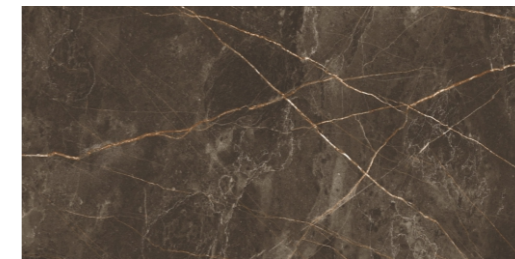

Zamyad Dark Gray Concept / Matt

60x120		
	Matt	Concept
Light Gray	6012026	6012027
Dark Gray	6012028	6012029

Zolf

Porcelain Tile Rectified Tile | Glossy Polished

Zolf Black / Glossy Polished

Zolf Brown / Glossy Polished