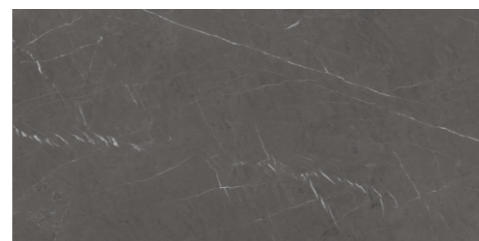

Armani Anthracite / Glossy Polished