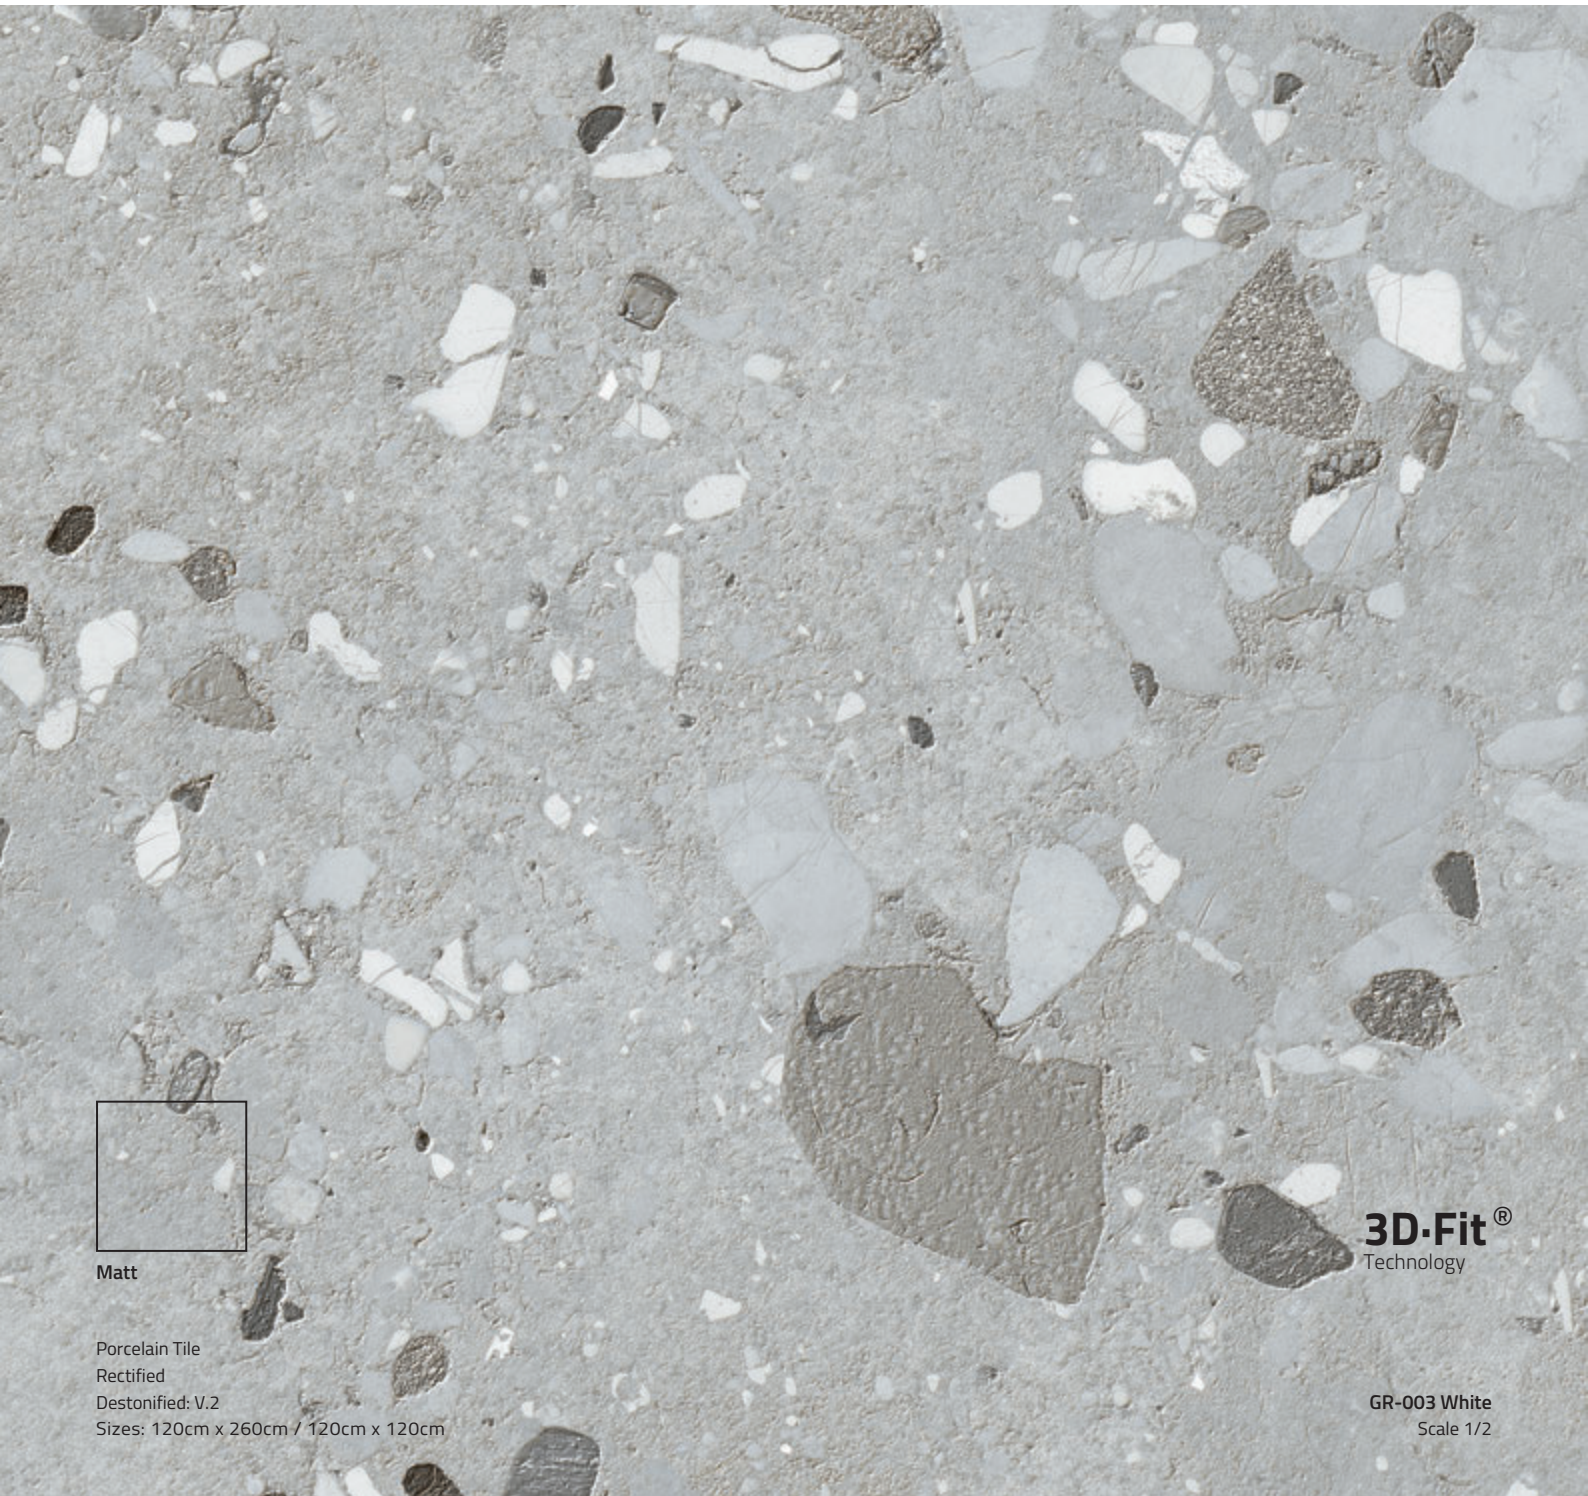

GR-003

Granite

Matt

Porcelain Tile
Rectified
Destonified: V.2
Sizes: 120cm x 260cm / 120cm x 120cm

3D-Fit®
Technology

GR-003 White
Scale 1/2

Available Colours

* Color Body for Anthracite color