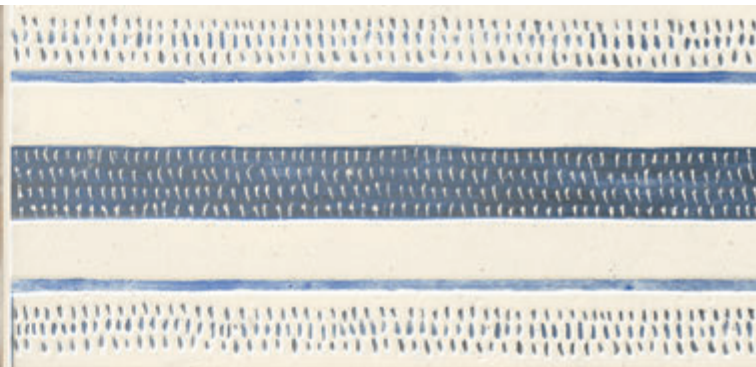

ST-029

Stone

Matt

Porcelain Tile
Rectified
Destonified: V.2
Sizes: 120cm x 280cm

ST-029
Scale 1/2

Matt

Porcelain Tile
Rectified
Destonified: V.2
Sizes: 60cm x 280cm

3D-Fit[®]
Technology