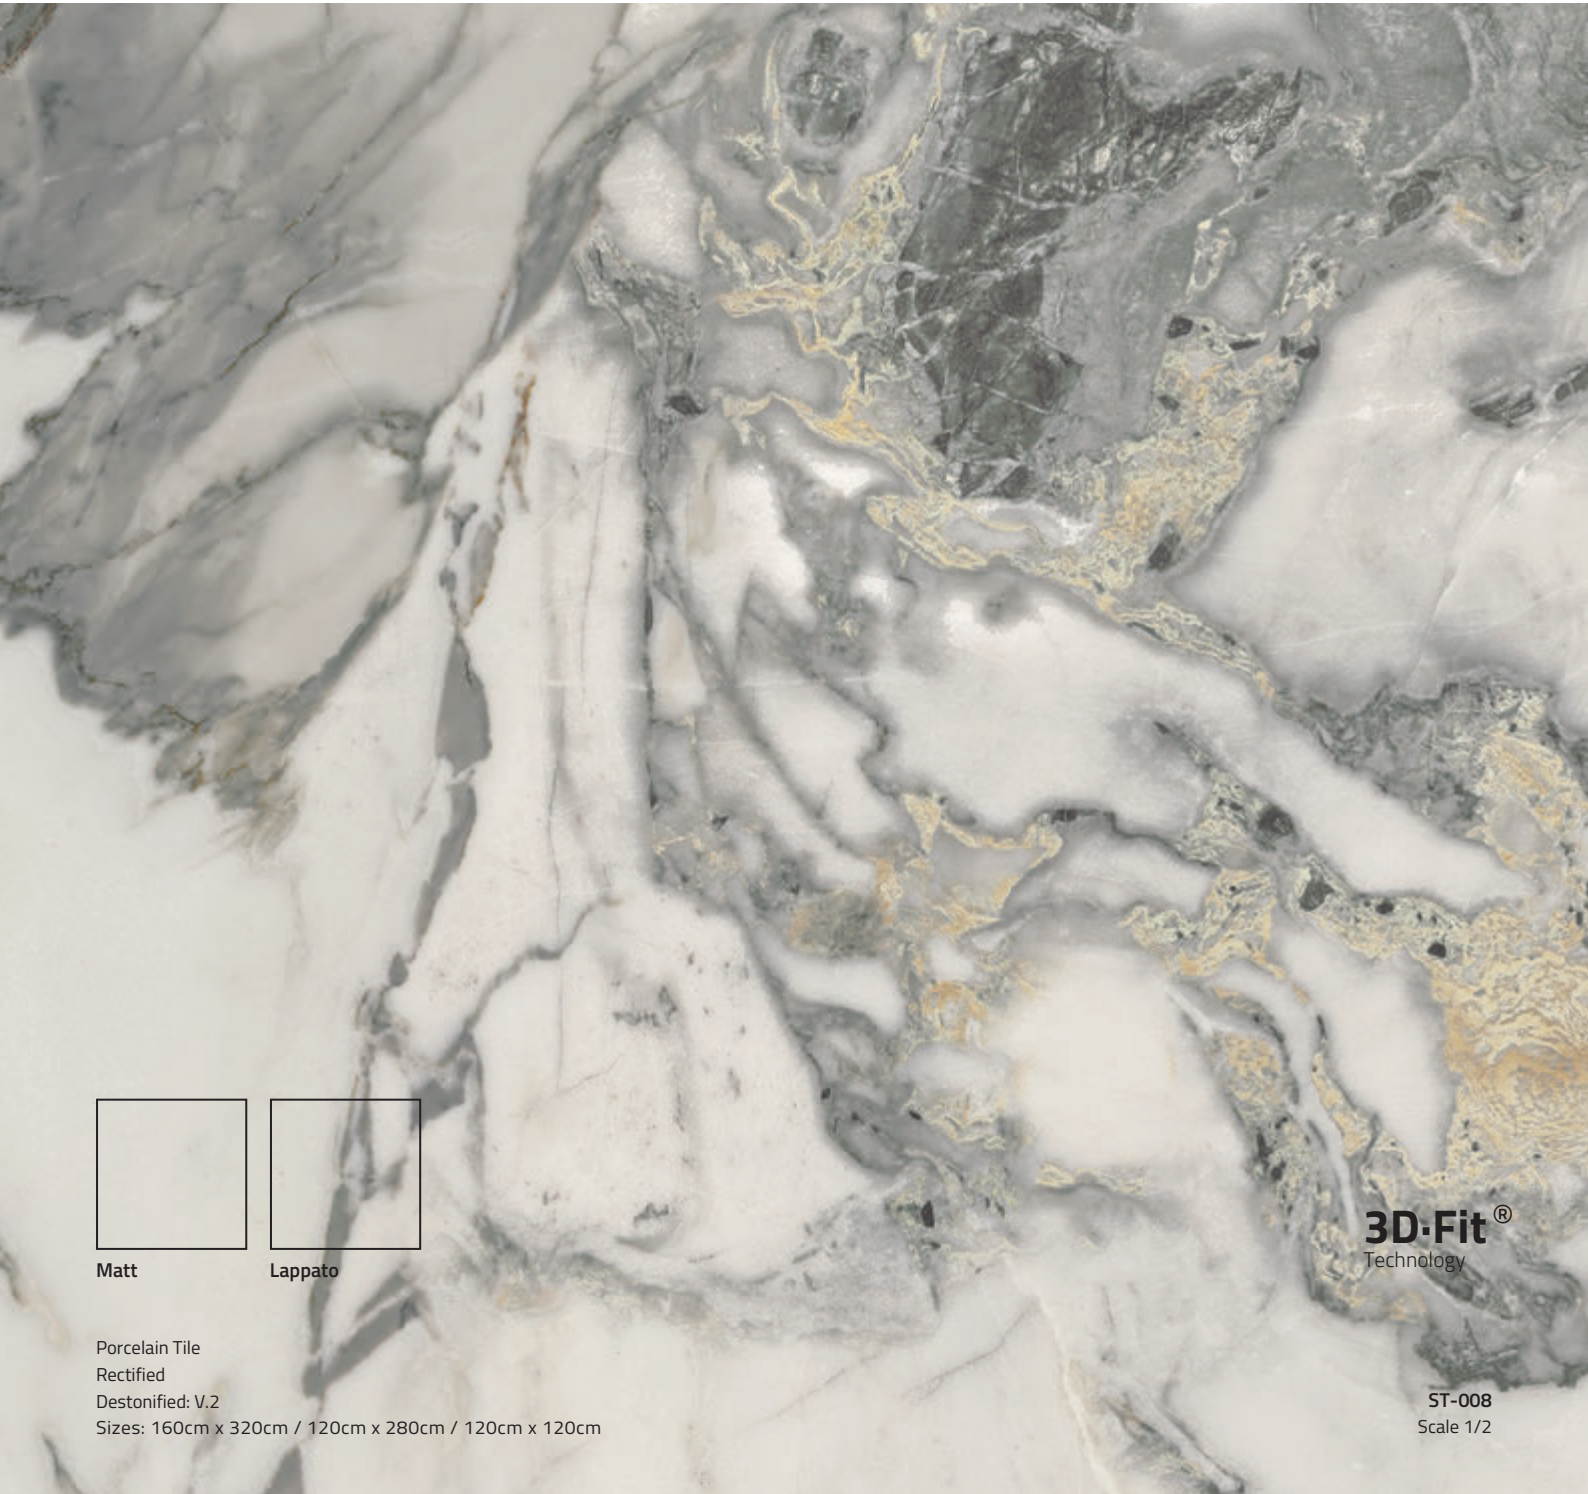

ST-008

Stone

Porcelain Tile
Rectified
Destonified: V.2
Sizes: 160cm x 320cm / 120cm x 280cm / 120cm x 120cm

3D-Fit®
Technology

ST-008
Scale 1/2

Available Colours