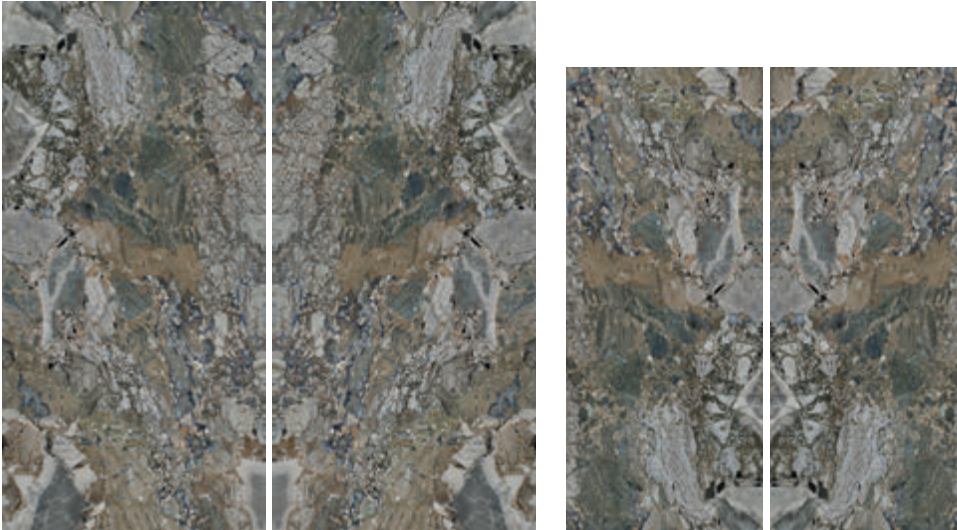

Available Colours

Grey

* Bookmatch for 160cm x 320cm and 120cm x 280cm.

Bookmatch faces:

ST-004 Bookmatch
160cm x 320cm

ST-004 Bookmatch
120cm x 280cm

Available Sizes:

Available Sizes & Finishes: