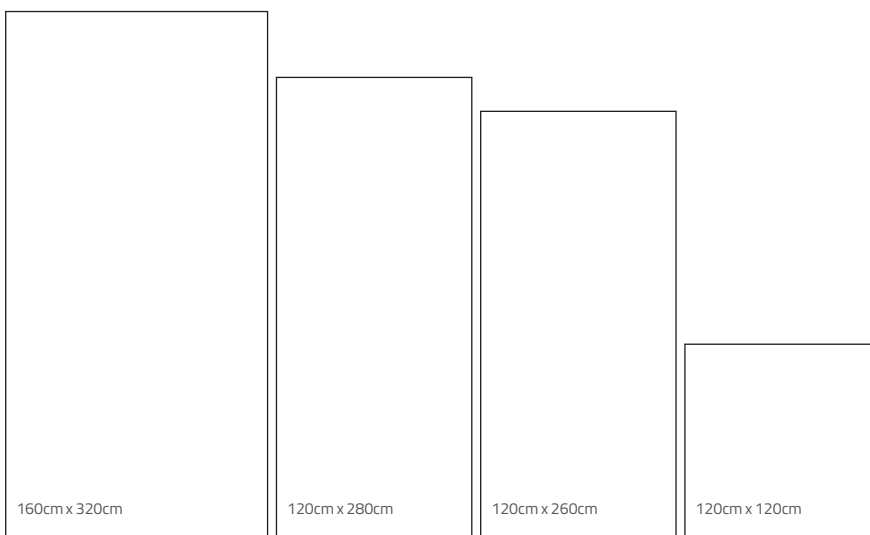

Available Sizes:

Complements:

Available Sizes & Finishes:

Normal Size	Matt	Honed	Anti-slip	Box	Box M2	Box Kg	Pallet Pz	Pallet M2	Pallet Kg	Pallet Dimensions	Trolley Pallet	Trolley M2	Trolley Kg
160x320 - 0.8 cm	●	●	●	1	5.12	99	20	102.4	2100	337x177x52 cm	9	921.6	18900
120x280 - 0.8 cm	●	●	●	1	3.36	65	30	100.8	2050	297x137x59 cm	10	1008	20500
120x260 - 0.9 cm	●	●	●	1	3.12	67.5	33	102.96	2350	277x137x61 cm	10	1029.6	23500
120x260 - 0.8 cm	●	●	●	1	3.12	60	33	102.96	2100	277x137x61 cm	10	1029.6	21000
120x120 - 1 cm	●	●	●	1	1.44	34	45	64.8	1620	137x137x83 cm	14	907.2	22680