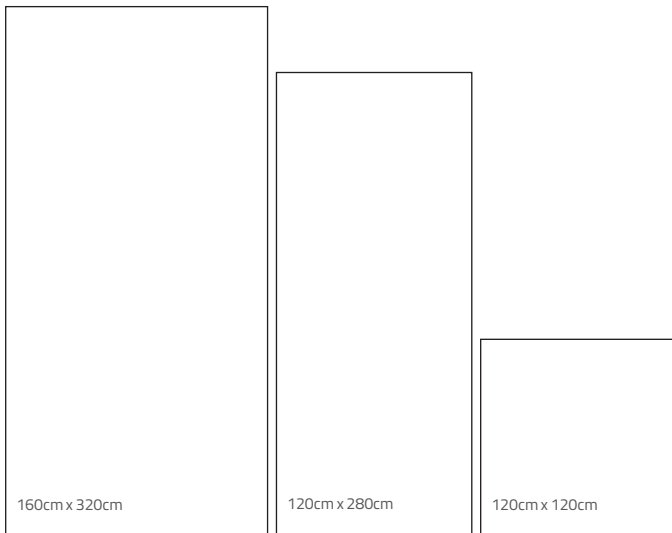

Available Sizes:

Available Sizes & Finishes:

Normal Size	Matt	Honed	Box	Box M2	Box Kg	Pallet Pz	Pallet M2	Pallet Kg	Pallet Dimensions	Trolley Pallet	Trolley M2	Trolley Kg
160x320 - 0.8 cm	●	●	1	5.12	99	20	102.4	2100	337x177x52 cm	9	921.6	18900
120x280 - 0.8 cm	●	●	1	3.36	65	30	100.8	2050	297x137x59 cm	10	1008	20500
120x120 - 1 cm	●	●	1	1.44	34	45	64.8	1620	137x137x83 cm	14	907.2	22680