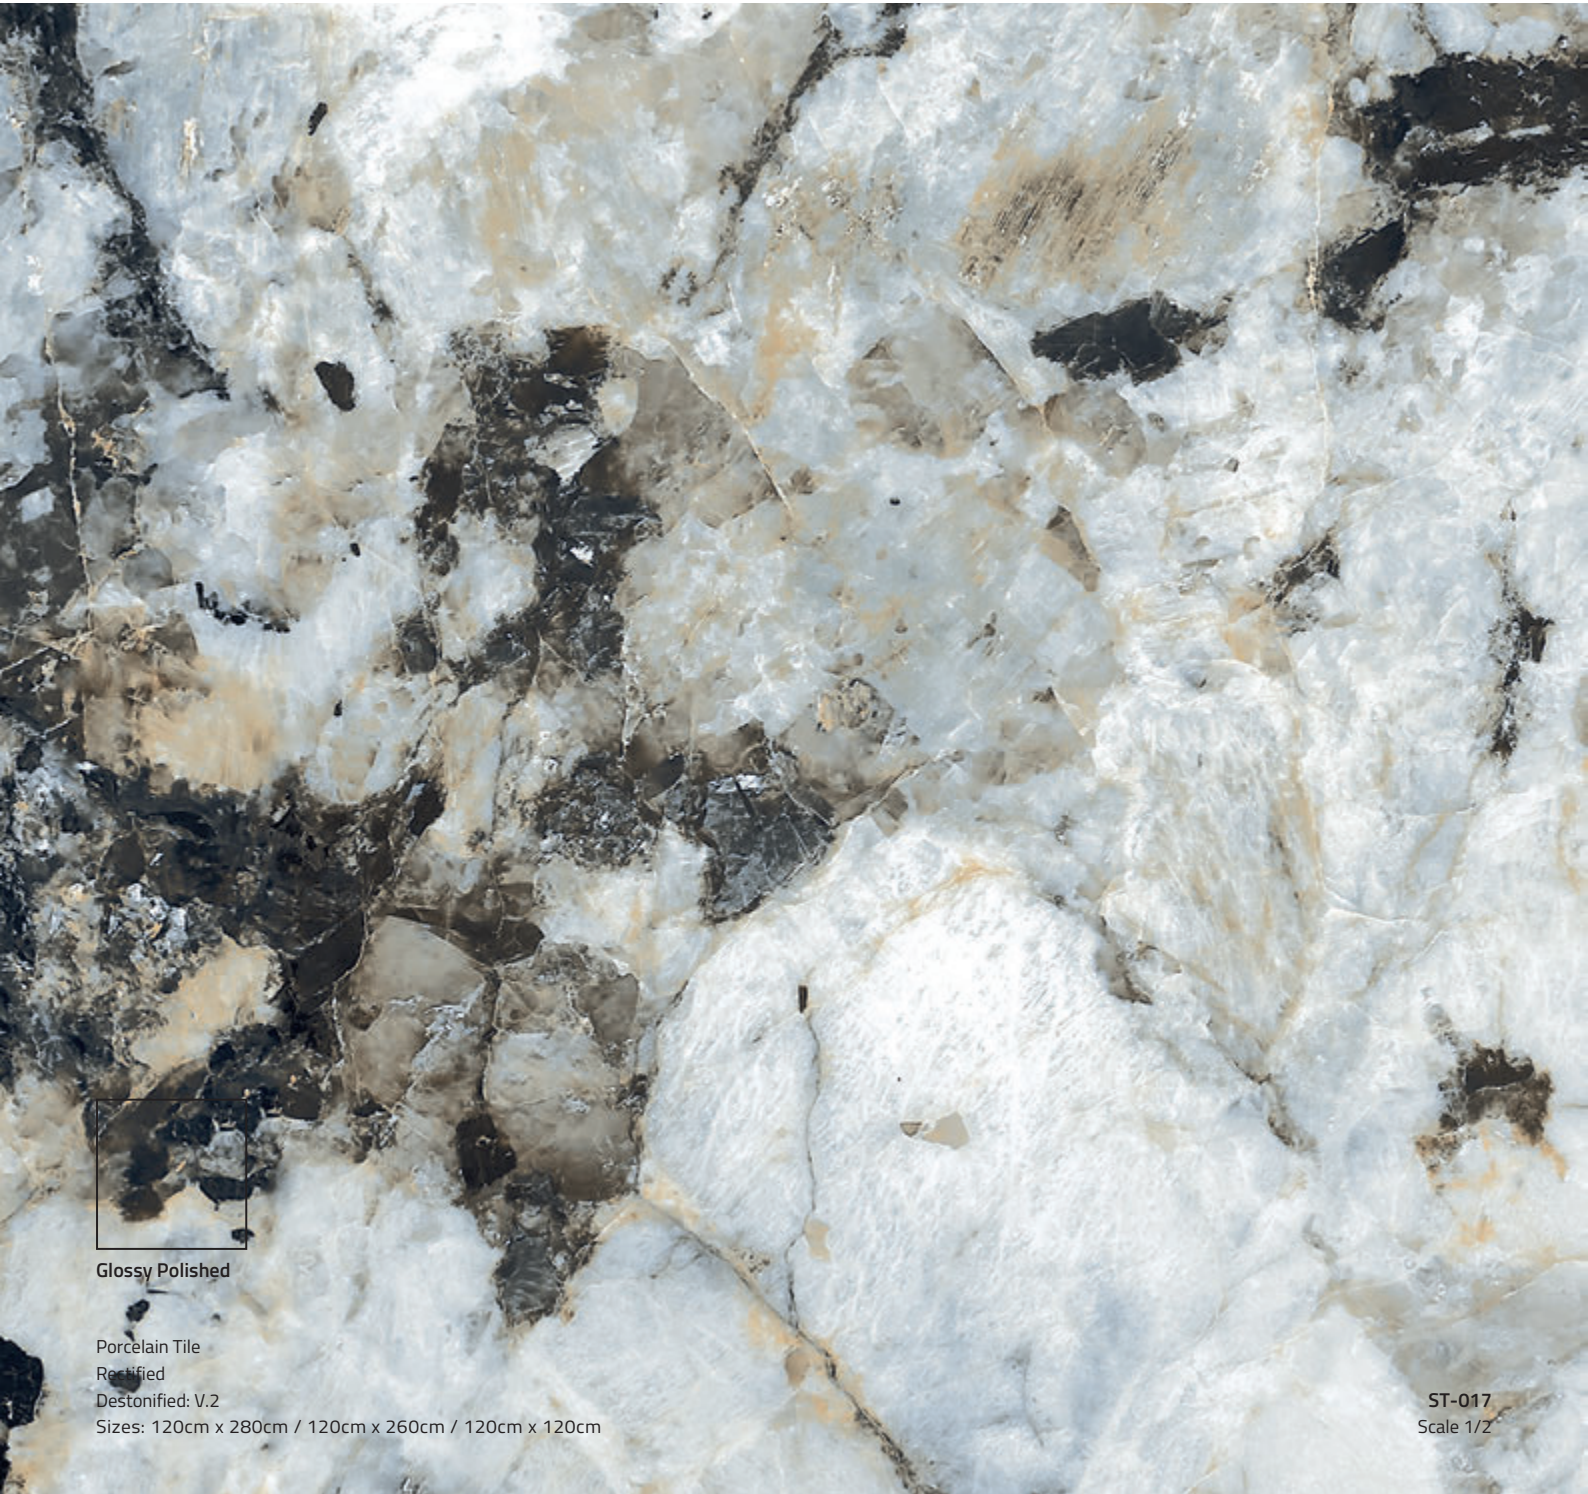

ST-017

Stone

Glossy Polished

Porcelain Tile

Rectified

Destonified: V.2

Sizes: 120cm x 280cm / 120cm x 260cm / 120cm x 120cm

ST-017
Scale 1/2