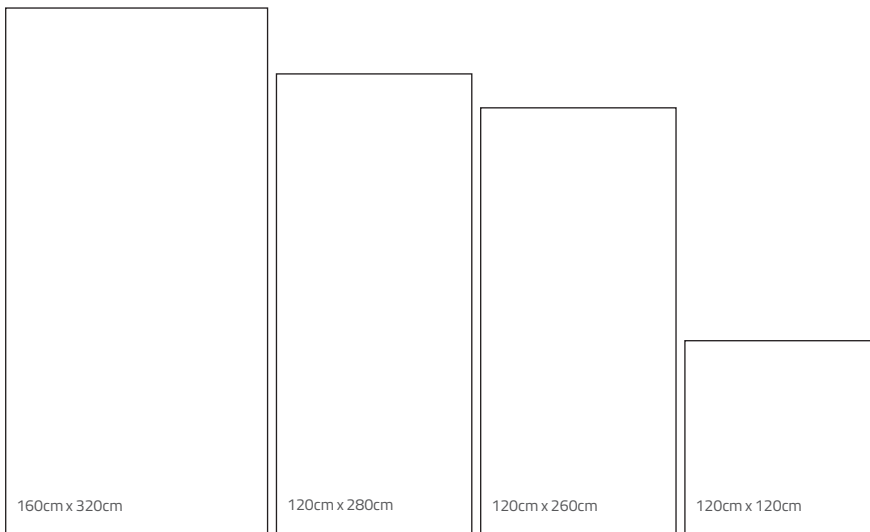

White

Available Sizes:

Available Sizes & Finishes:

Normal Size	Matt	Lappato	Box	Box M2	Box Kg	Pallet Pz	Pallet M2	Pallet Kg	Pallet Dimensions	Trolley Pallet	Trolley M2	Trolley Kg
160x320 - 0.8 cm	●	●	1	5.12	99	20	102.4	2100	337x177x52 cm	9	921.6	18900
120x280 - 0.8 cm	●	●	1	3.36	65	30	100.8	2050	297x137x59 cm	10	1008	20500
120x260 - 0.9 cm	●	●	1	3.12	67.5	33	102.96	2350	277x137x61 cm	10	1029.6	23500
120x260 - 0.8 cm	●	●	1	3.12	60	33	102.96	2100	277x137x61 cm	10	1029.6	21000
120x120 - 1 cm	●	●	1	1.44	34	45	64.8	1620	137x137x83 cm	14	907.2	22680