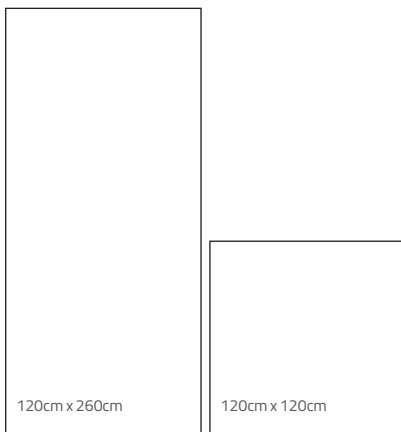

Available Sizes:

Available Sizes & Finishes:

Normal Size	Glossy Polished	Matt	Box	Box M2	Box Kg	Pallet Pz	Pallet M2	Pallet Kg	Pallet Dimensions	Trolley Pallet	Trolley M2	Trolley Kg
120x260 - 0.9 cm	●	●	1	3.12	67.5	33	102.96	2350	277x137x61 cm	10	1029.6	23500
120x260 - 0.8 cm	●	●	1	3.12	60	33	102.96	2100	277x137x61 cm	10	1029.6	21000
120x120 - 1 cm	●	●	1	1.44	34	45	64.8	1620	137x137x83 cm	14	907.2	22680