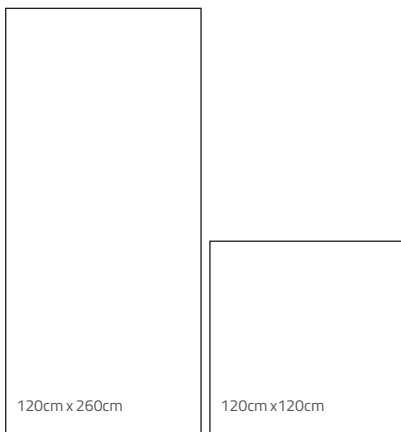

Available Sizes:

Available Sizes & Finishes:

Normal Size	Glossy Polished	Matt	Honed	Box	Box M2	Box Kg	Pallet Pz	Pallet M2	Pallet Kg	Pallet Dimensions	Trolley Pallet	Trolley M2	Trolley Kg
120x260 - 0.9 cm	●	●	●	1	3.12	67.5	33	102.96	2350	277x137x61 cm	10	1029.6	23500
120x260 - 0.8 cm	●	●	●	1	3.12	60	33	102.96	2100	277x137x61 cm	10	1029.6	21000
120x120 - 1 cm	●	●	●	1	1.44	34	45	64.8	1620	137x137x83 cm	14	907.2	22680