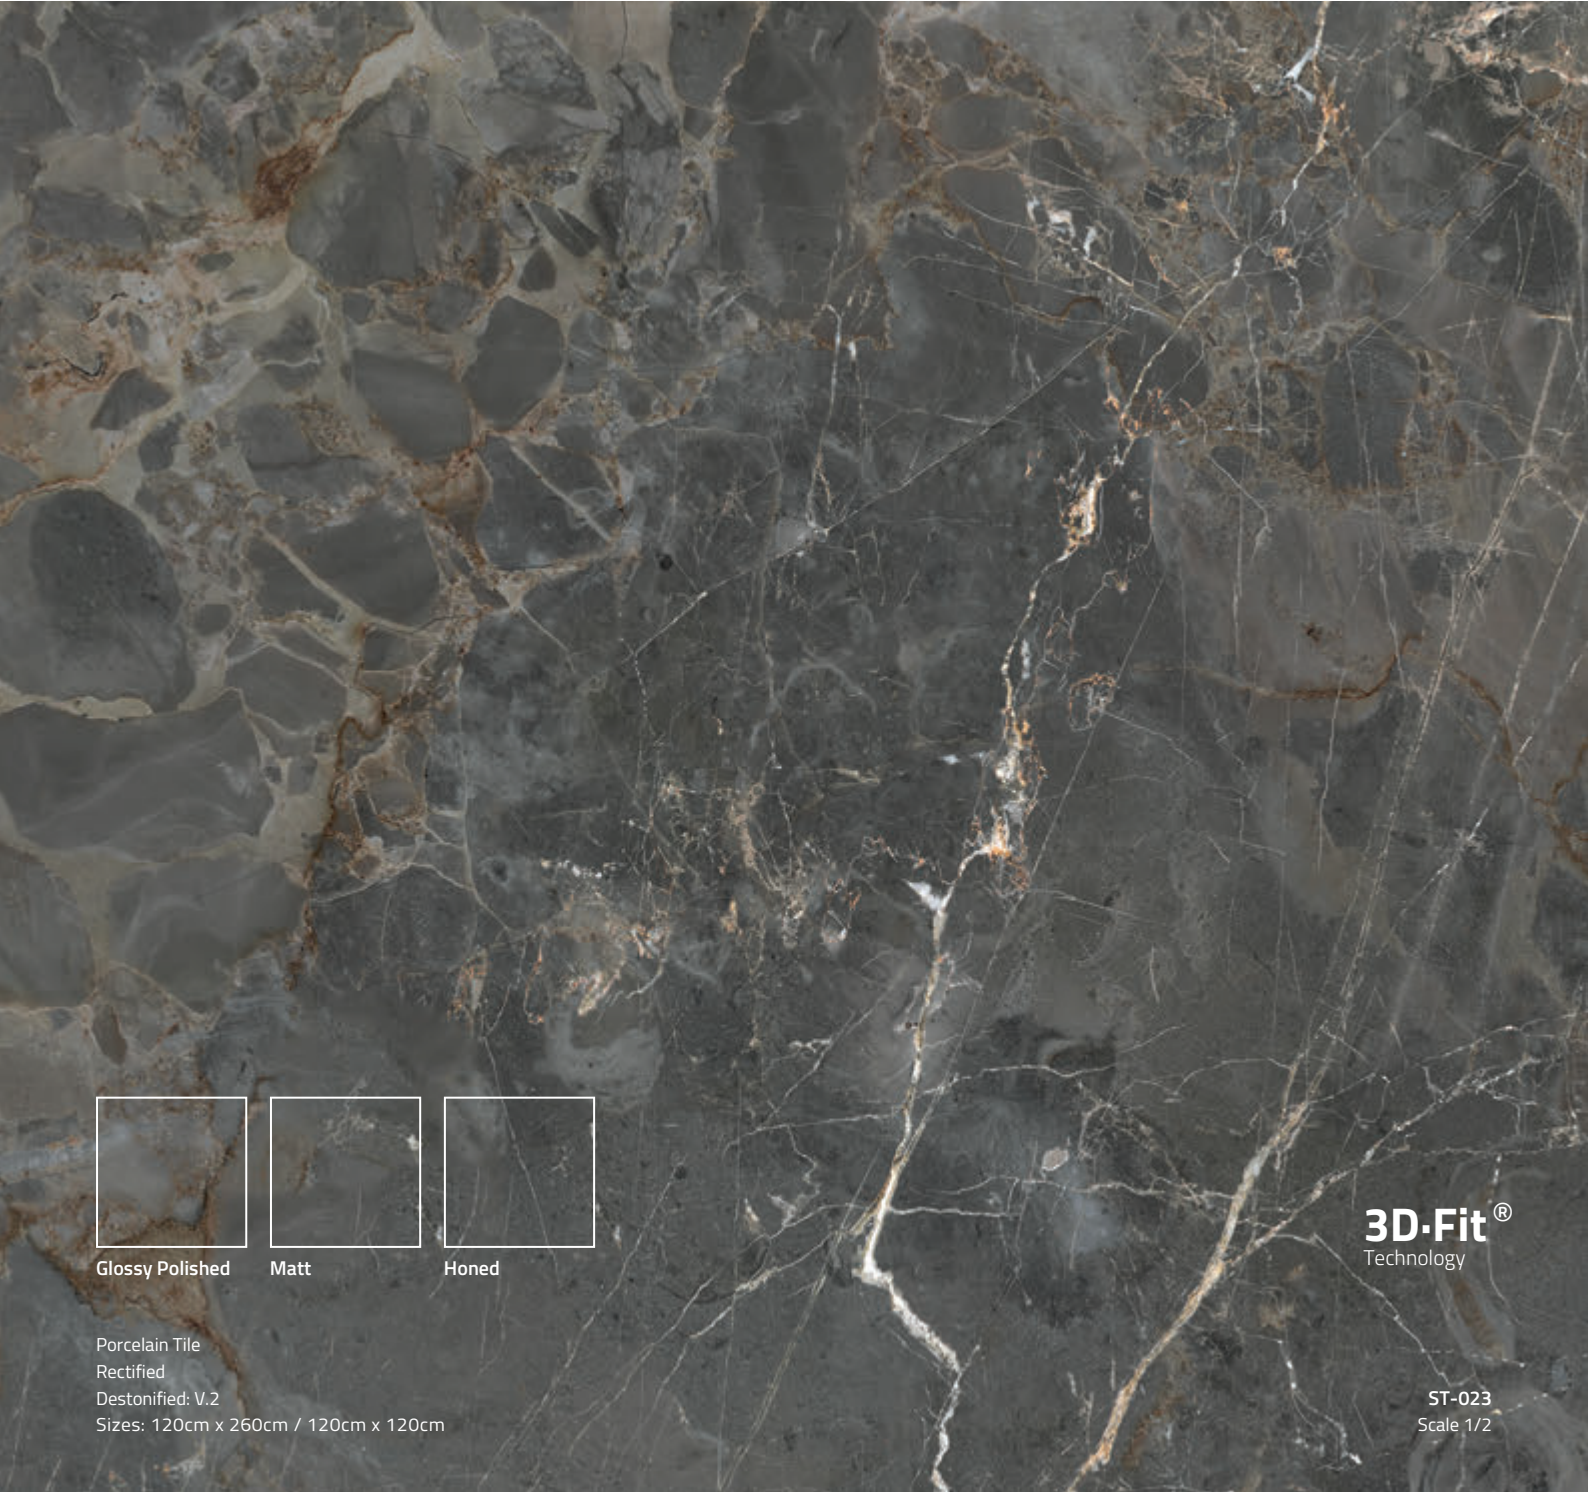

ST-023

Stone

Glossy Polished

Matt

Honed

Porcelain Tile
Rectified
Destonified: V.2
Sizes: 120cm x 260cm / 120cm x 120cm

3D-Fit[®]
Technology

ST-023
Scale 1/2