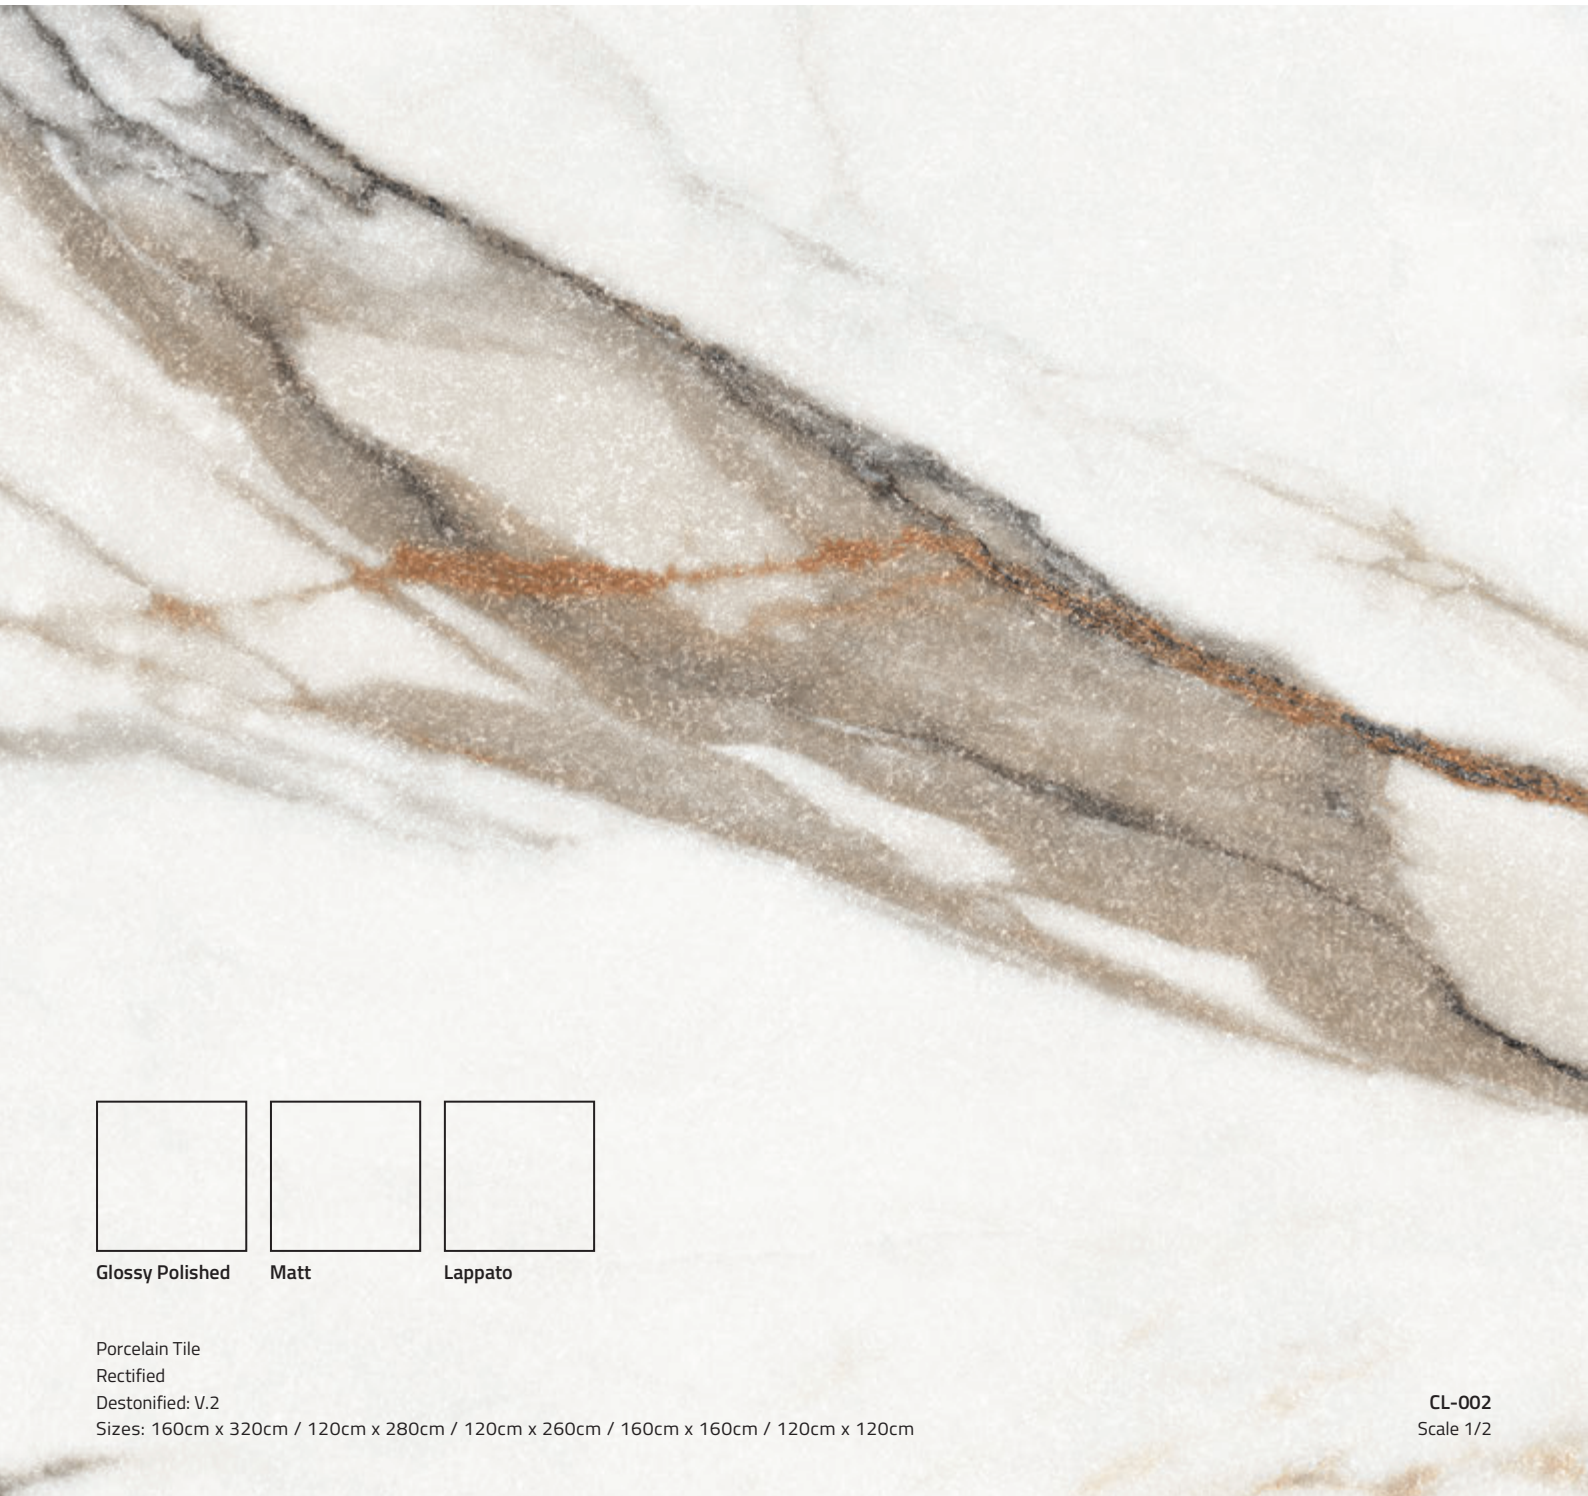

CL-002

Calacatta

Porcelain Tile

Rectified

Destonified: V.2

Sizes: 160cm x 320cm / 120cm x 280cm / 120cm x 260cm / 160cm x 160cm / 120cm x 120cm

CL-002

Scale 1/2

Available Colours

---

* Bookmatch for 160cm x 320cm, 120cm x 280cm and 120cm x 260cm.