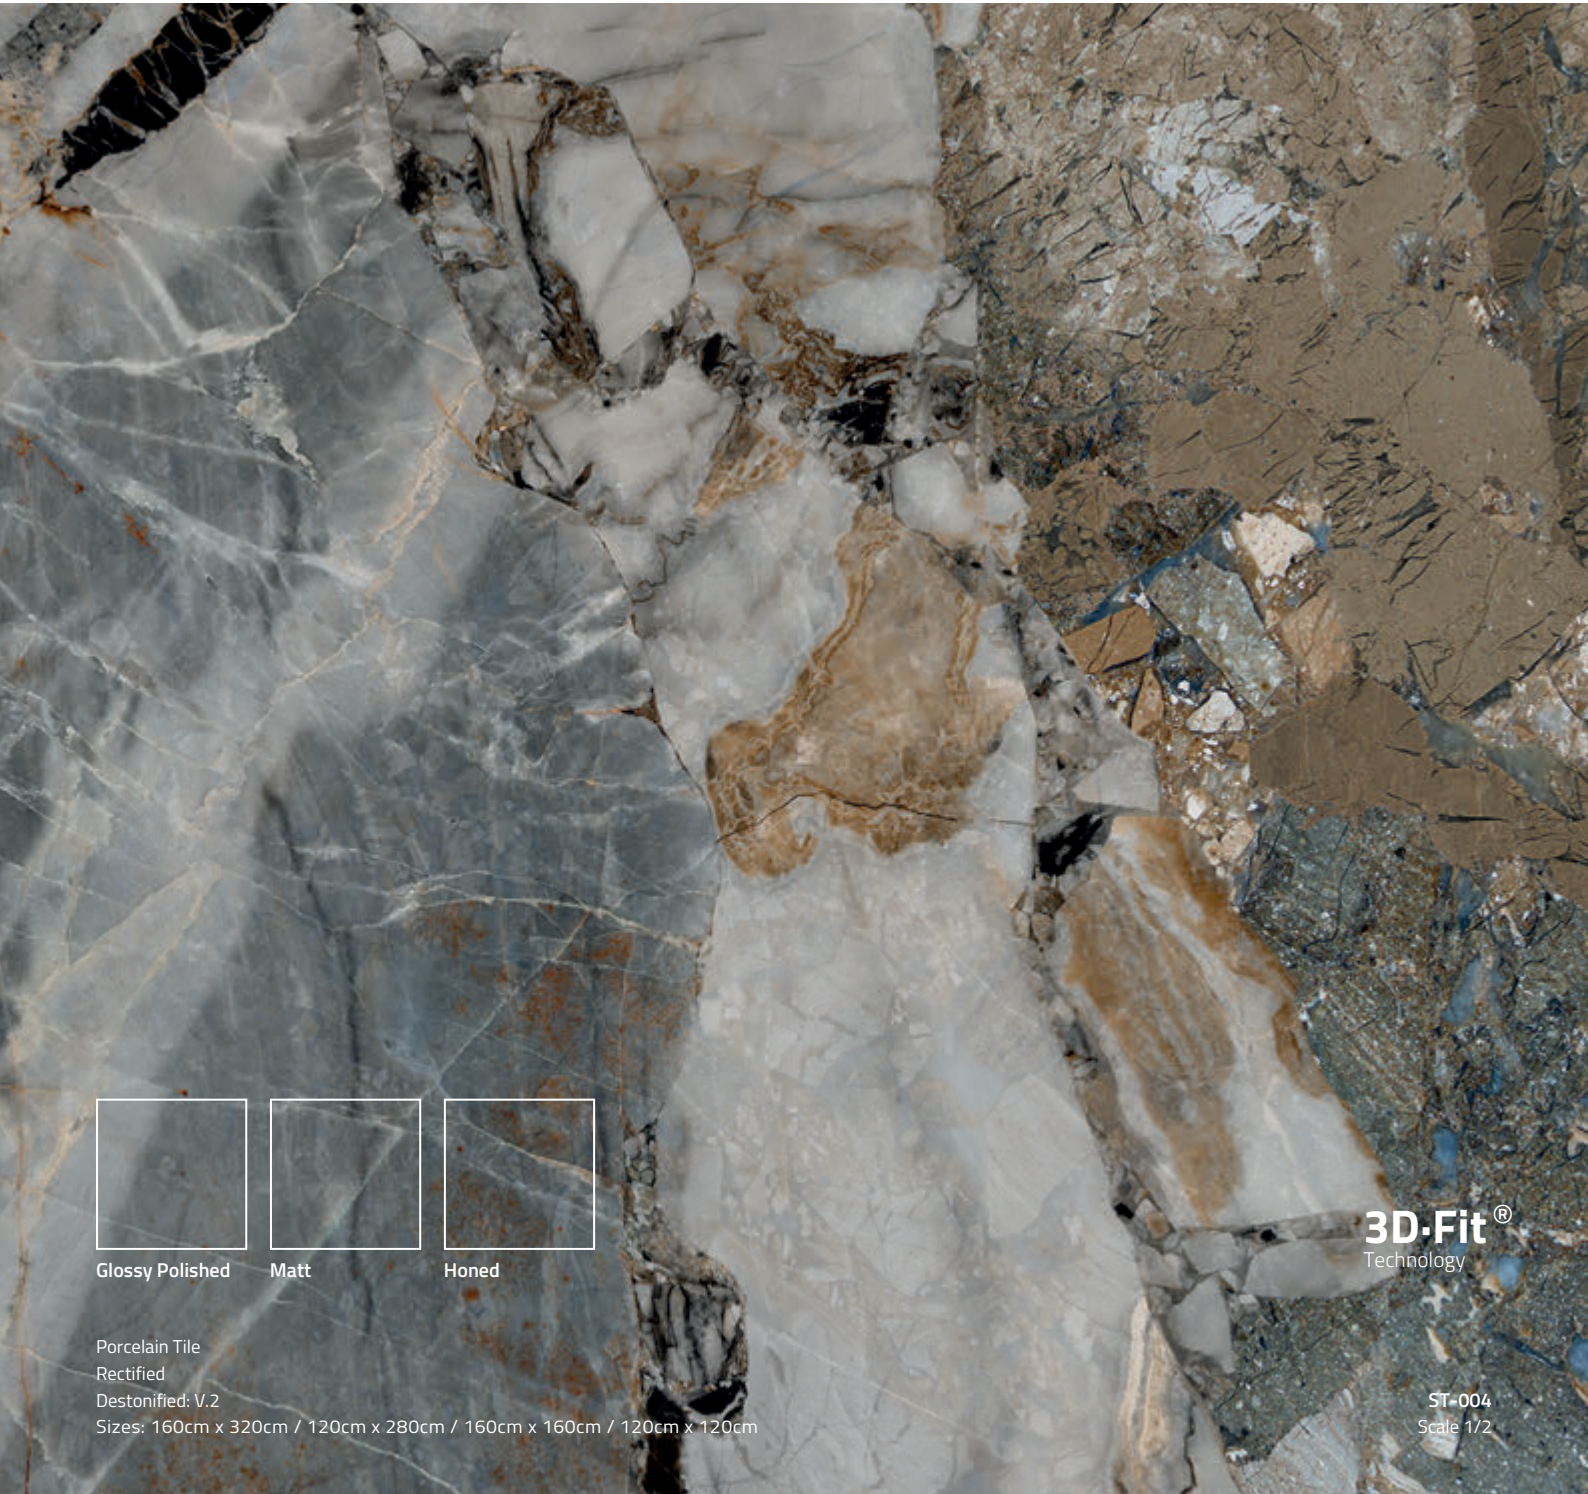

ST-004

Stone

Porcelain Tile
Rectified
Destonified: V.2
Sizes: 160cm x 320cm / 120cm x 280cm / 160cm x 160cm / 120cm x 120cm

3D-Fit®
Technology

ST-004
Scale 1/2

Available Colours

---

* Bookmatch for 160cm x 320cm and 120cm x 280cm.