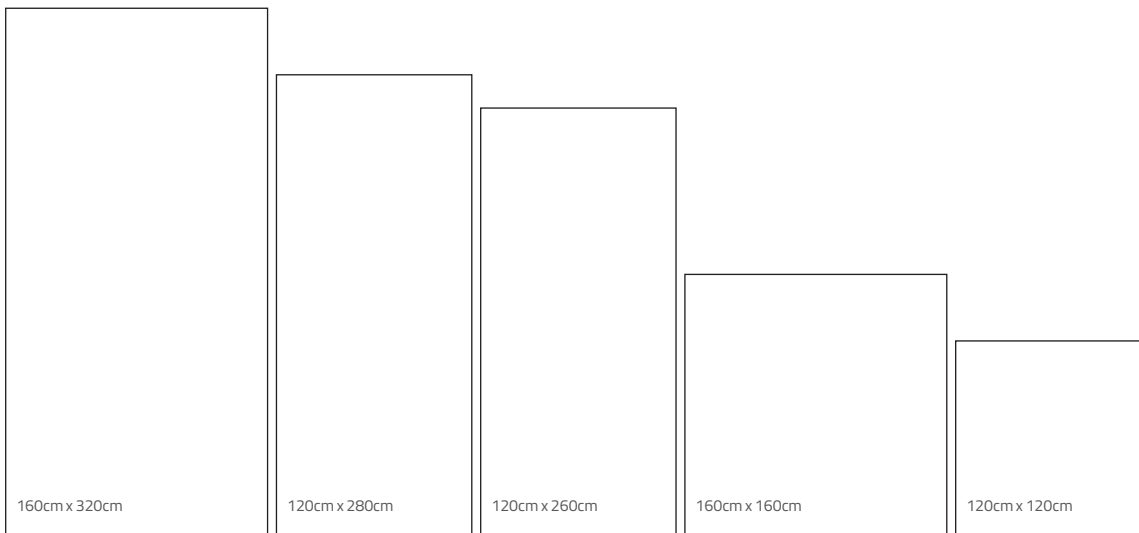

CL-002 Bookmatch
160cm x 320cm

CL-002 Bookmatch
120cm x 280cm

CL-002 Bookmatch
120cm x 260cm

Available Sizes:

Available Sizes & Finishes:

Normal Size	Glossy Polished	Matt	Lappato	Box	Box M2	Box Kg	Pallet Pz	Pallet M2	Pallet Kg	Pallet Dimensions	Trolley Pallet	Trolley M2	Trolley Kg
160x320 - 0.8 cm	●	●	●	1	5.12	99	20	102.4	2100	337x177x52 cm	9	921.6	18900
120x280 - 0.8 cm	●	●	●	1	3.36	65	30	100.8	2050	297x137x59 cm	10	1008	20500
120x260 - 0.9 cm	●	●	●	1	3.12	67.5	33	102.96	2350	277x137x61 cm	10	1029.6	23500
120x260 - 0.8 cm	●	●	●	1	3.12	60	33	102.96	2100	277x137x61 cm	10	1029.6	21000
160x160 - 1 cm	●	●	●	1	2.56	60	35	89.6	2200	177x177x71 cm	10	896	22000
120x120 - 1 cm	●	●	●	1	1.44	34	45	64.8	1620	137x137x83 cm	14	907.2	22680