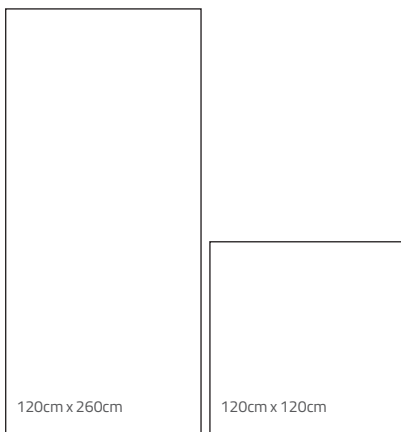

Dark Grey

Available Sizes:

Available Sizes & Finishes:

Normal Size	Matt	Box	Box M2	Box Kg	Pallet Pz	Pallet M2	Pallet Kg	Pallet Dimensions	Trolley Pallet	Trolley M2	Trolley Kg
120x260 - 0.9 cm	●	1	3.12	67.5	33	102.96	2350	277x137x61 cm	10	1029.6	23500
120x260 - 0.8 cm	●	1	3.12	60	33	102.96	2100	277x137x61 cm	10	1029.6	21000
120x120 - 1 cm	●	1	1.44	34	45	64.8	1620	137x137x83 cm	14	907.2	22680