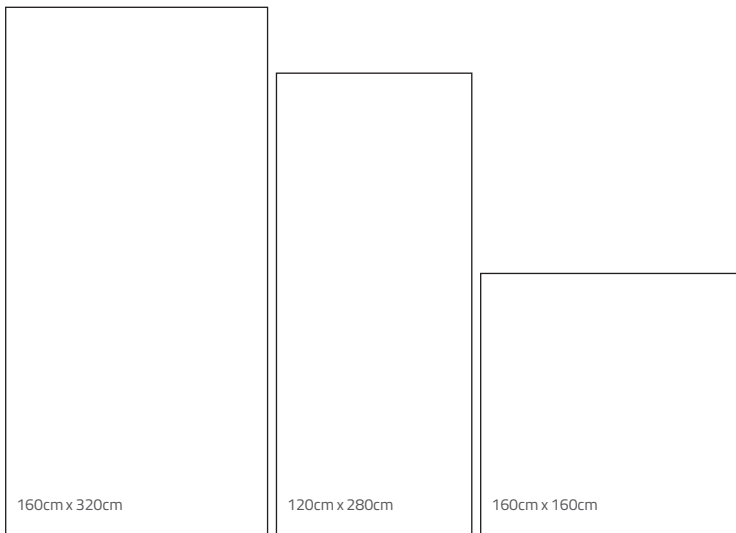

Available Sizes:

Available Sizes & Finishes:

Normal Size	Glossy Polished	Matt	Box	Box M2	Box Kg	Pallet Pz	Pallet M2	Pallet Kg	Pallet Dimensions	Trolley Pallet	Trolley M2	Trolley Kg
160x320 - 0.8 cm	●	●	1	5.12	99	20	102.4	2100	337x177x52 cm	9	921.6	18900
120x280 - 0.8 cm	●	●	1	3.36	65	30	100.8	2050	297x137x59 cm	10	1008	20500
160x160 - 1 cm	●	●	1	2.56	60	35	89.6	2200	177x177x71 cm	10	896	22000