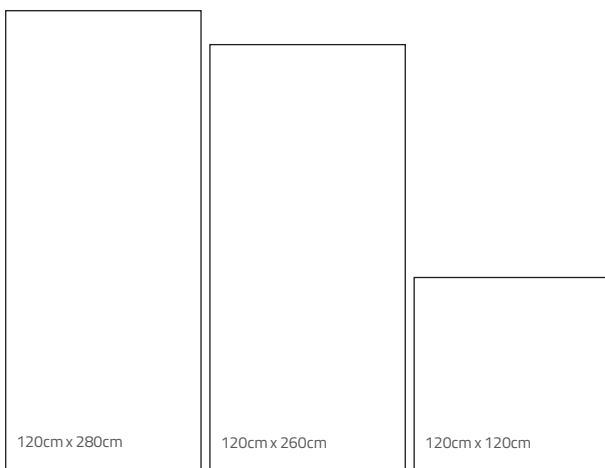

Available Colours

White

Available Sizes:

Available Sizes & Finishes:

Normal Size	Glossy Polished	Box	Box M2	Box Kg	Pallet Pz	Pallet M2	Pallet Kg	Pallet Dimensions	Trolley Pallet	Trolley M2	Trolley Kg
120x280 - 0.8 cm	●	1	3.36	65	30	100.8	2050	297x137x59 cm	10	1008	20500
120x260 - 0.9 cm	●	1	3.12	67.5	33	102.96	2350	277x137x61 cm	10	1029.6	23500
120x260 - 0.8 cm	●	1	3.12	60	33	102.96	2100	277x137x61 cm	10	1029.6	21000
120x120 - 1 cm	●	1	1.44	34	45	64.8	1620	137x137x83 cm	14	907.2	22680