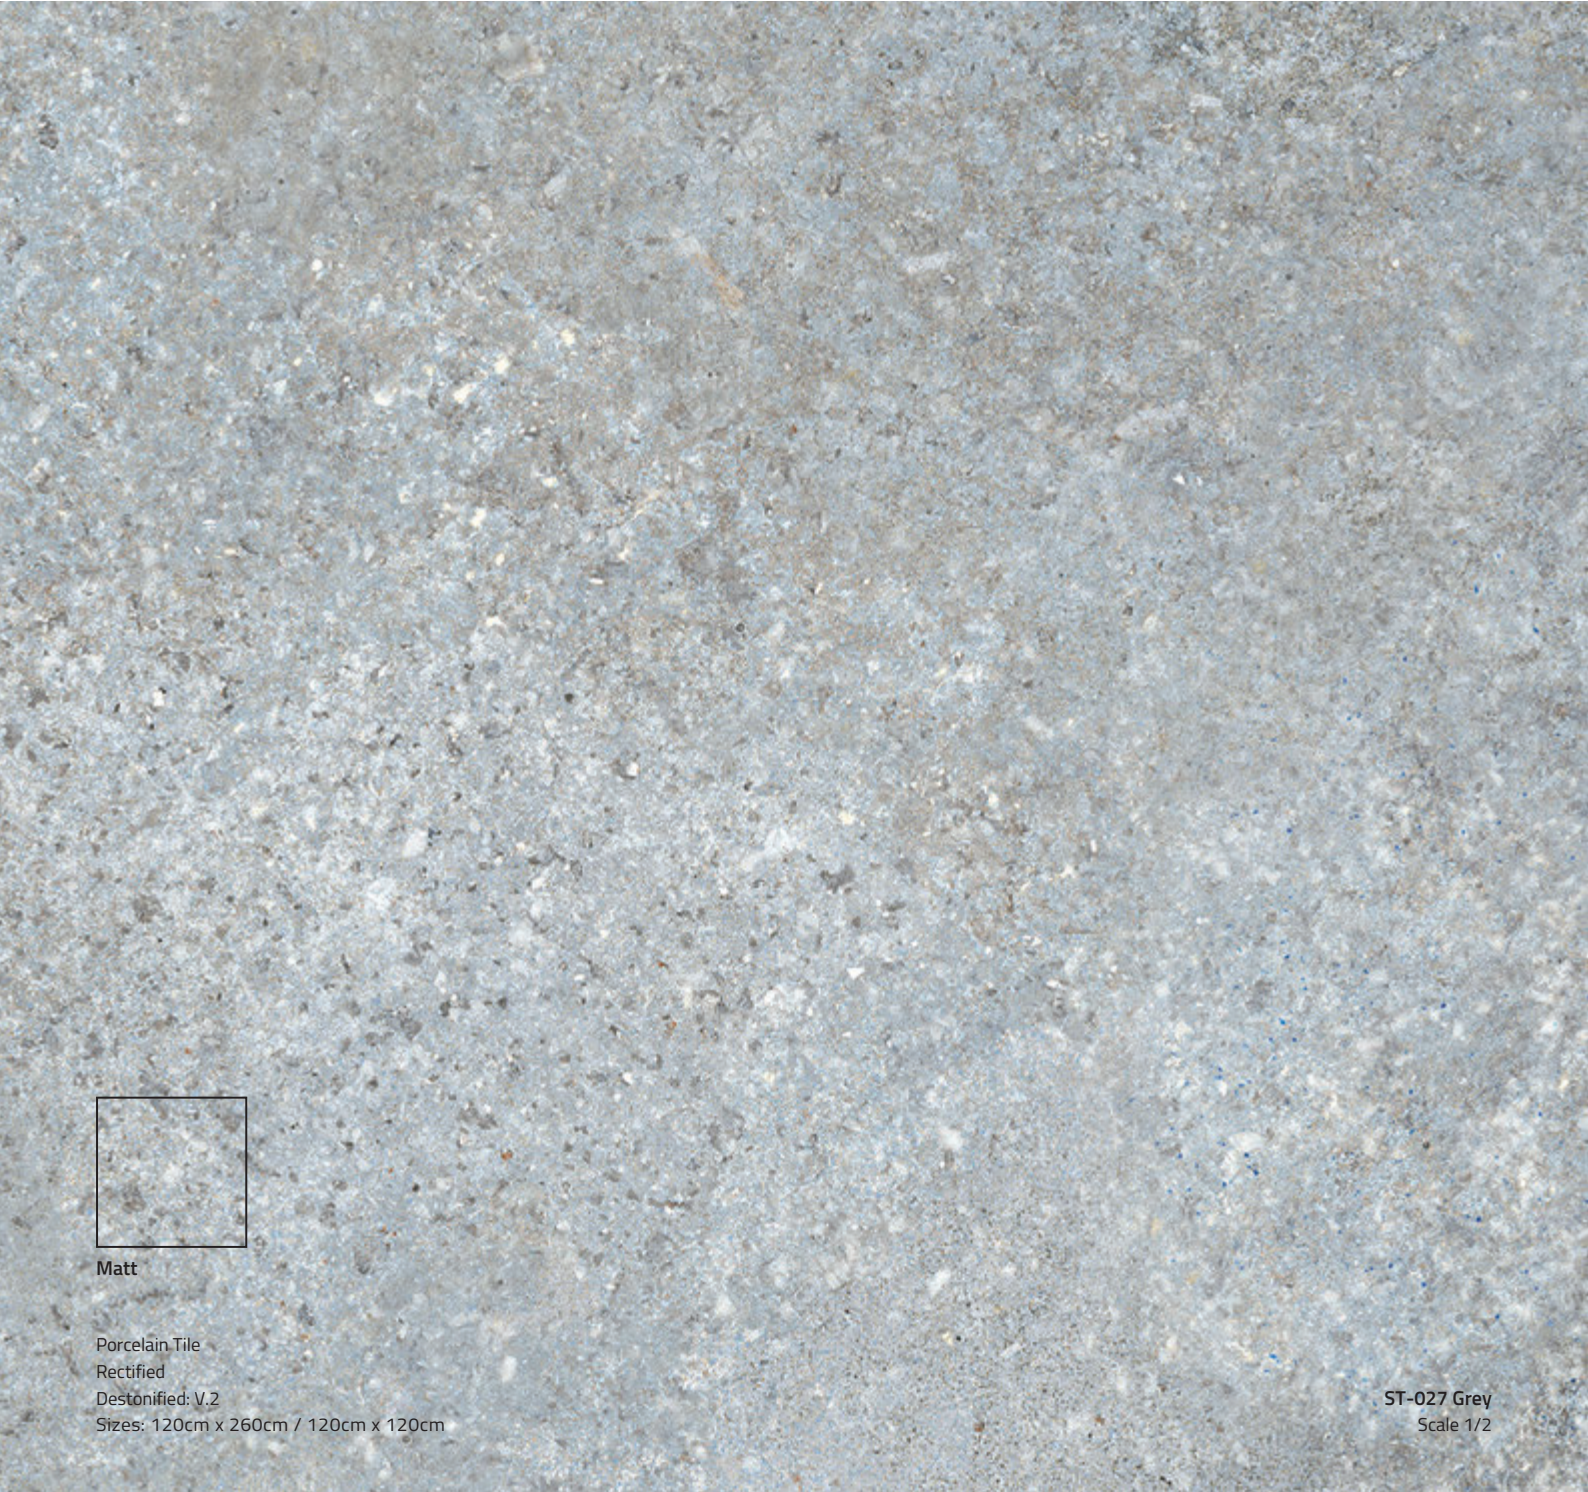

ST-027

Stone

Matt

Porcelain Tile
Rectified
Destonified: V.2
Sizes: 120cm x 260cm / 120cm x 120cm

ST-027 Grey
Scale 1/2

Available Colours

Blanco

Beige

Grey