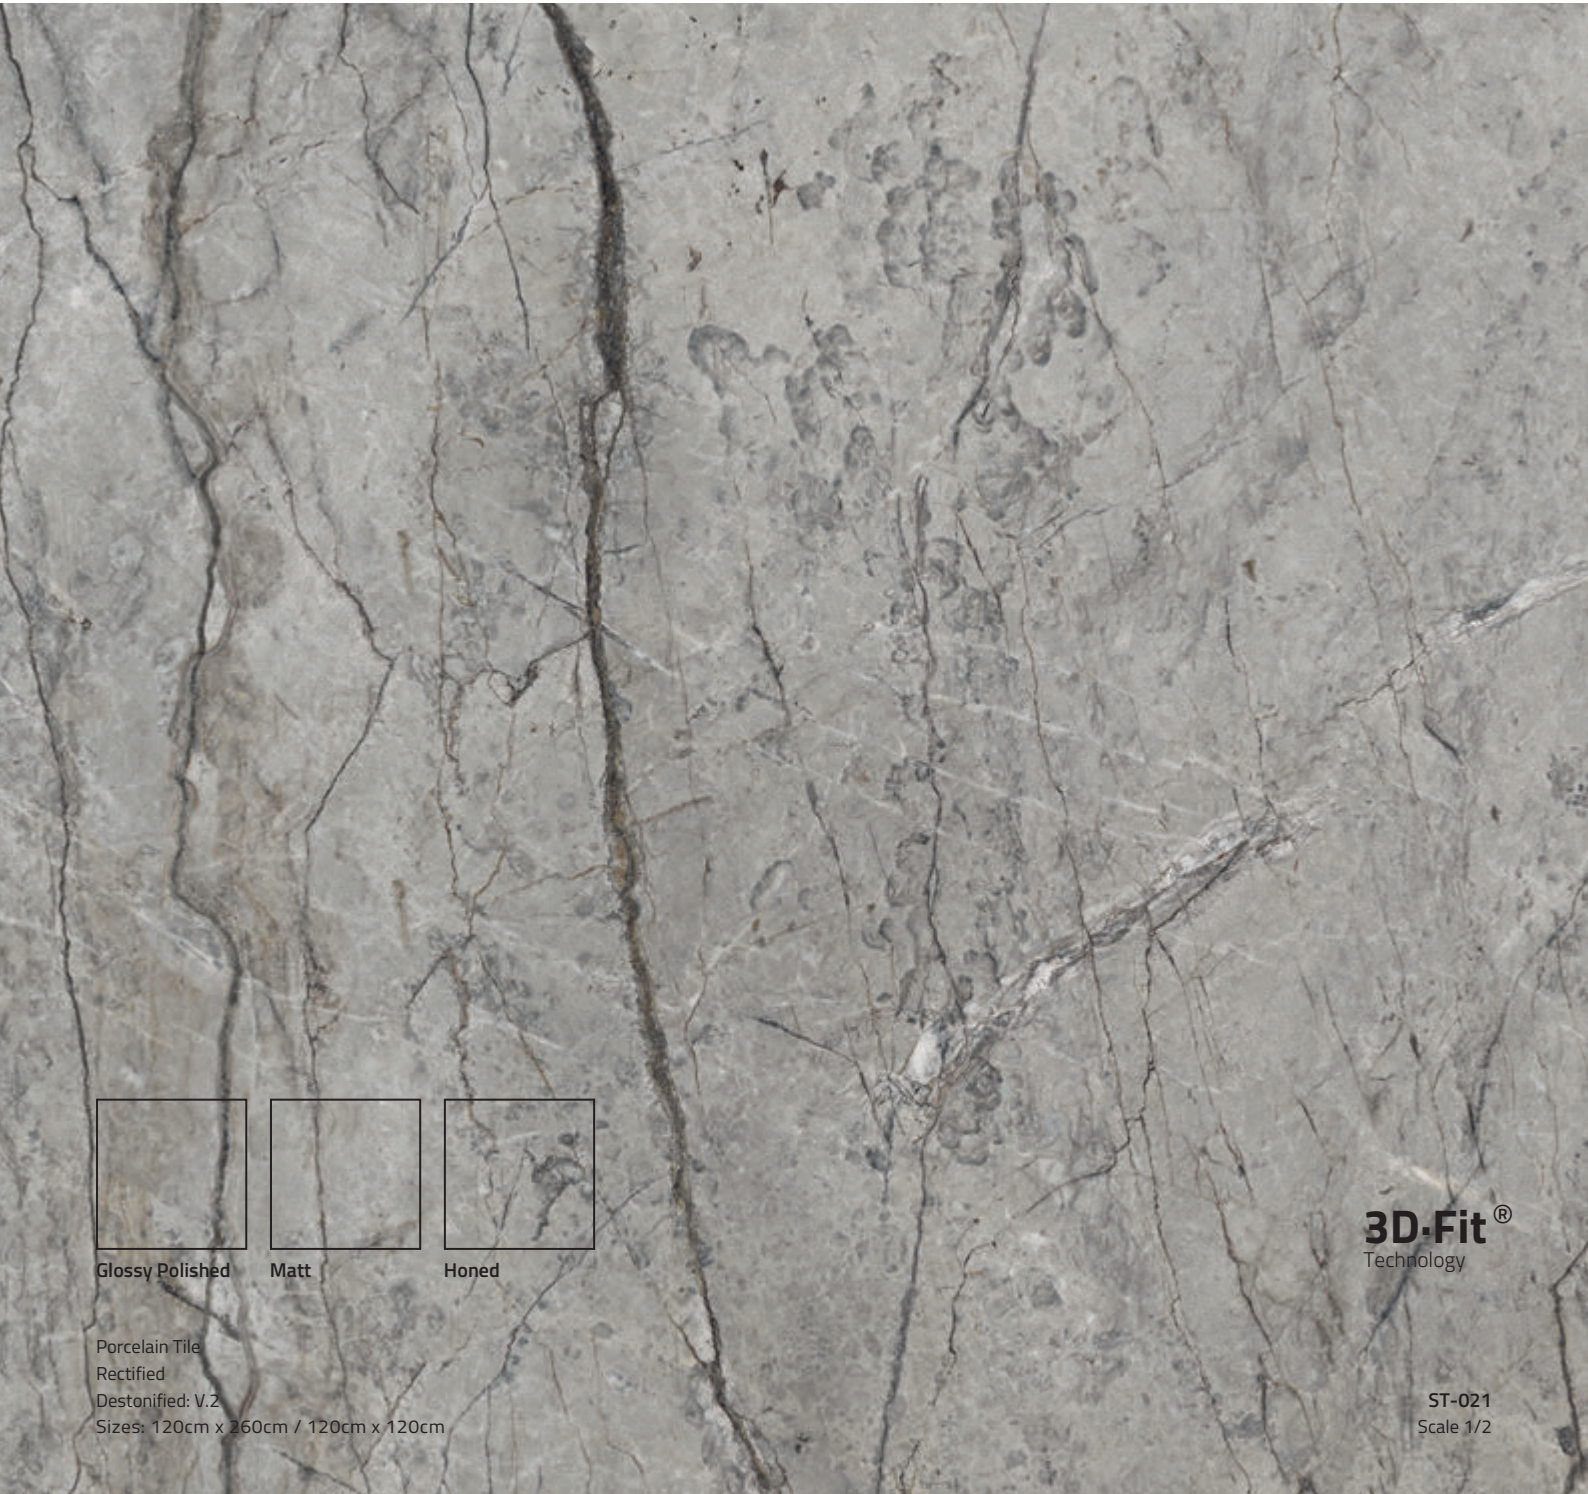

ST-021

Stone

Porcelain Tile
Rectified
Destonified: V.2
Sizes: 120cm x 260cm / 120cm x 120cm

3D-Fit®
Technology

ST-021
Scale 1/2

Available Colours