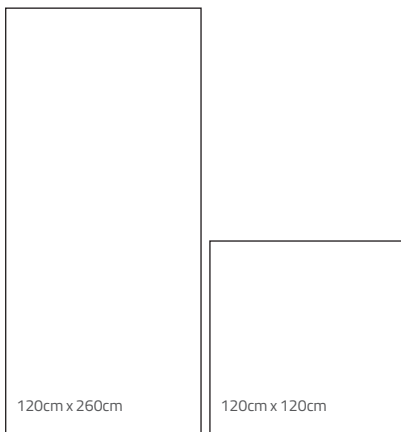

Available Sizes:

Available Sizes & Finishes:

Normal Size	Matt	Box	Box M2	Box Kg	Pallet Pz	Pallet M2	Pallet Kg	Pallet Dimensions	Trolley Pallet	Trolley M2	Trolley Kg
120x260 - 0.9 cm	●	1	3.12	67.5	33	102.96	2350	277x137x61 cm	10	1029.6	23500
120x260 - 0.8 cm	●	1	3.12	60	33	102.96	2100	277x137x61 cm	10	1029.6	21000
120x120 - 1 cm	●	1	1.44	34	45	64.8	1620	137x137x83 cm	14	907.2	22680