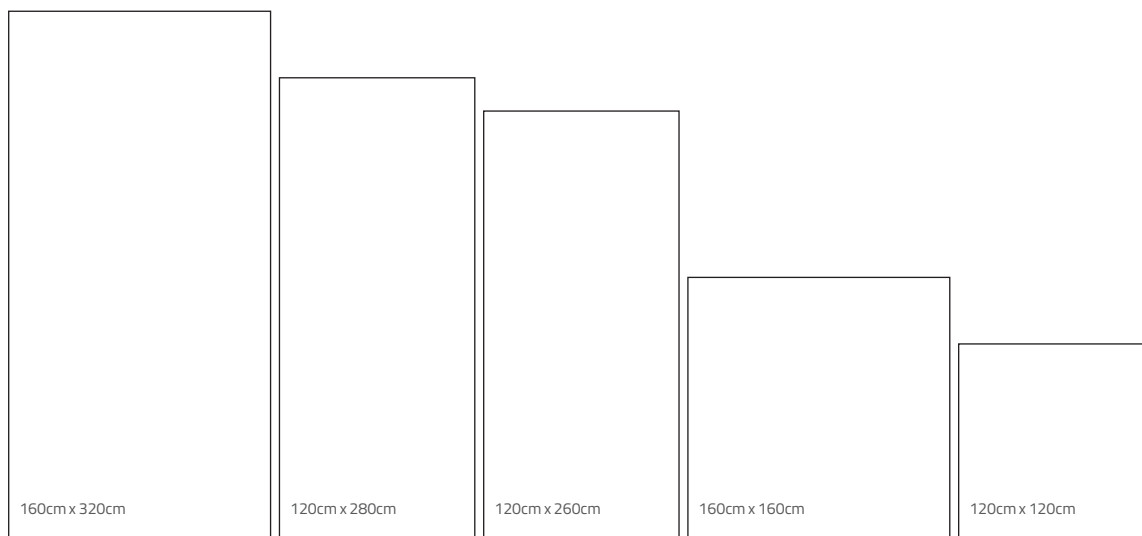

Available Sizes:

Complements:

Available Sizes & Finishes:

Normal Size	Glossy Polished	Matt	Lappato	Box	Box M2	Box Kg	Pallet Pz	Pallet M2	Pallet Kg	Pallet Dimensions	Trolley Pallet	Trolley M2	Trolley Kg
160x320 - 0.8 cm	●	●	●	1	5.12	99	20	102.4	2100	337x177x52 cm	9	921.6	18900
120x280 - 0.8 cm	●	●	●	1	3.36	65	30	100.8	2050	297x137x59 cm	10	1008	20500
120x260 - 0.9 cm	●	●	●	1	3.12	67.5	33	102.96	2350	277x137x61 cm	10	1029.6	23500
120x260 - 0.8 cm	●	●	●	1	3.12	60	33	102.96	2100	277x137x61 cm	10	1029.6	21000
160x160 - 1 cm	●	●	●	1	2.56	60	35	89.6	2200	177x177x71 cm	10	896	22000
120x120 - 1 cm	●	●	●	1	1.44	34	45	64.8	1620	137x137x83 cm	14	907.2	22680