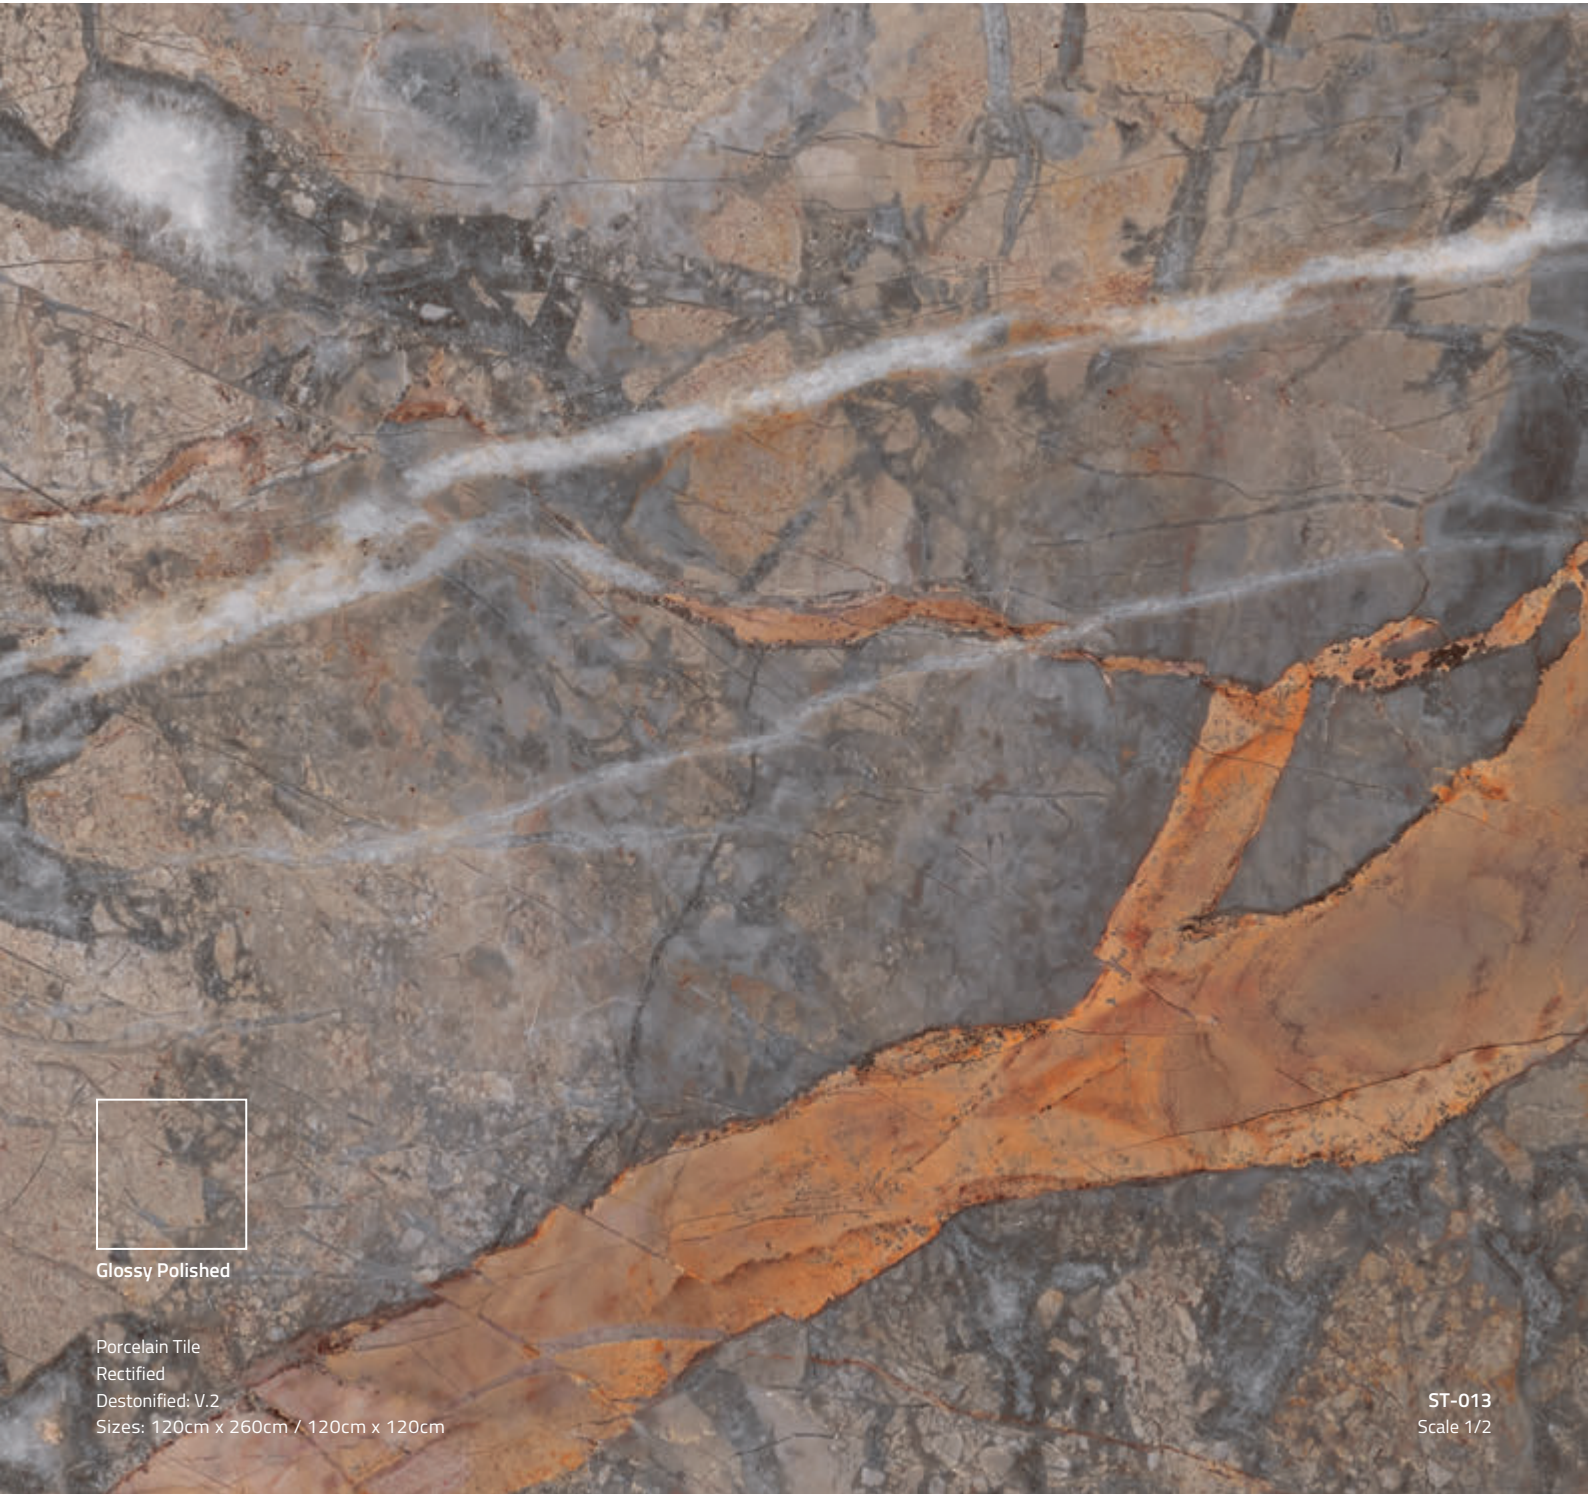

ST-013

Stone

Glossy Polished

Porcelain Tile
Rectified
Destonified: V.2
Sizes: 120cm x 260cm / 120cm x 120cm

ST-013
Scale 1/2

Available Colours

Grey

Available Sizes: