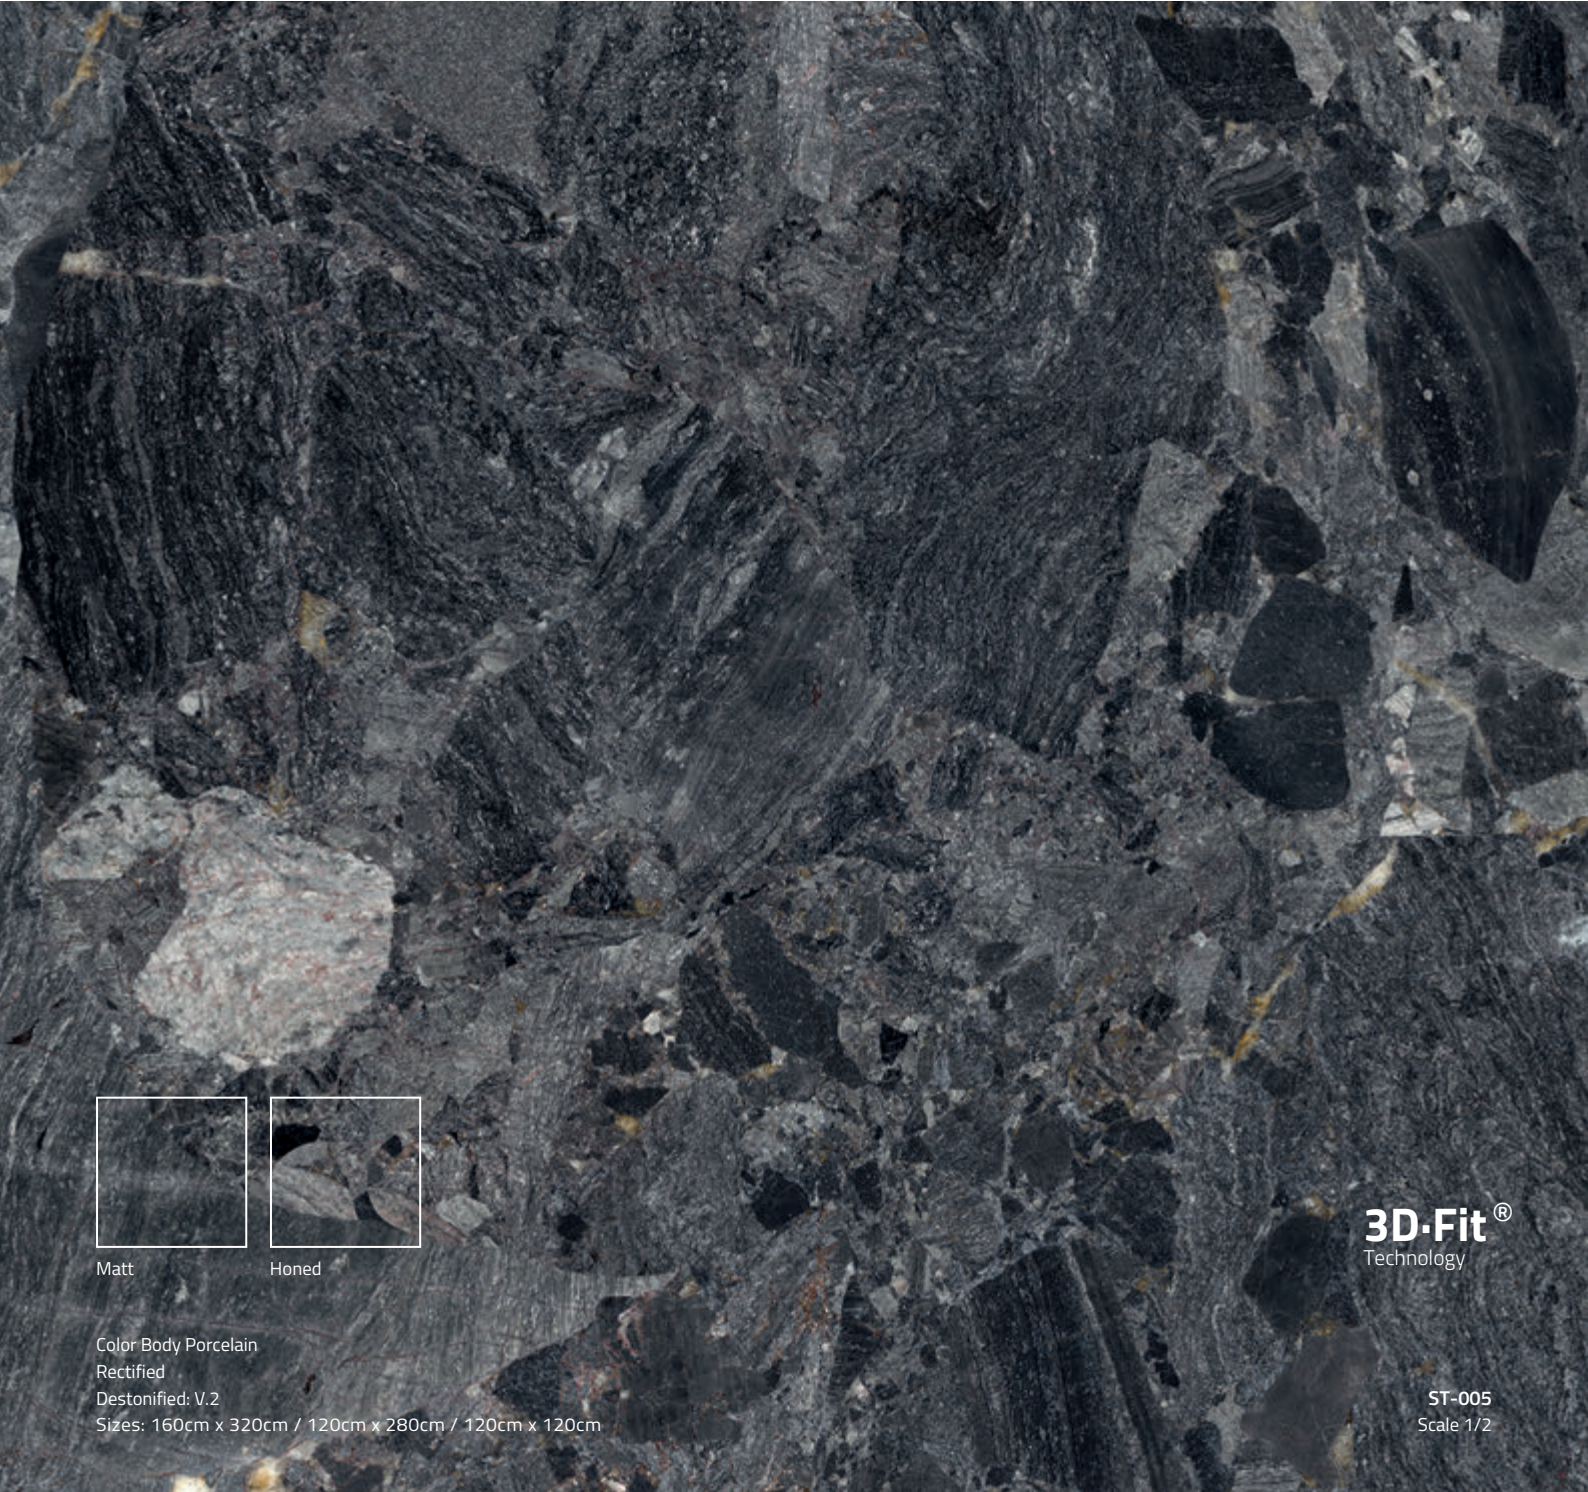

ST-005

Stone

Color Body Porcelain
Rectified

Destonified: V.2

Sizes: 160cm x 320cm / 120cm x 280cm / 120cm x 120cm

3D-Fit®
Technology

ST-005
Scale 1/2

Available Colours