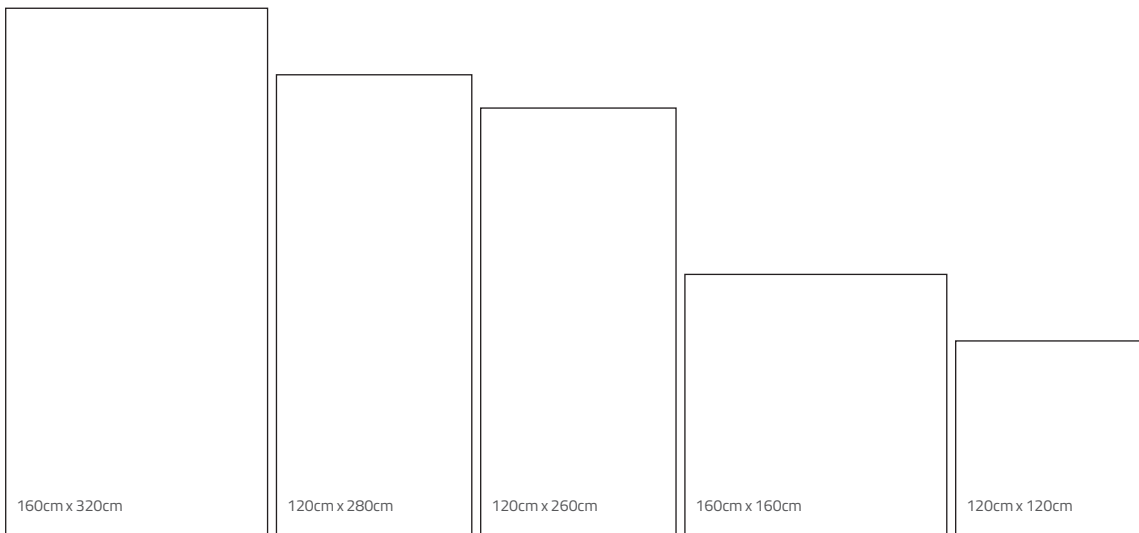

Available Sizes:

Available Sizes & Finishes:

Normal Size	Glossy Polished	Matt	Lappato	Honed	Box	Box M2	Box Kg	Pallet Pz	Pallet M2	Pallet Kg	Pallet Dimensions	Trolley Pallet	Trolley M2	Trolley Kg
160x320 - 0.8 cm	●	●	●	●	1	5.12	99	20	102.4	2100	337x177x52 cm	9	921.6	18900
120x280 - 0.8 cm	●	●	●	●	1	3.36	65	30	100.8	2050	297x137x59 cm	10	1008	20500
120x260 - 0.9 cm	●	●	●	●	1	3.12	67.5	33	102.96	2350	277x137x61 cm	10	1029.6	23500
120x260 - 0.8 cm	●	●	●	●	1	3.12	60	33	102.96	2100	277x137x61 cm	10	1029.6	21000
160x160 - 1 cm	●	●	●	●	1	2.56	60	35	89.6	2200	177x177x71 cm	10	896	22000
120x120 - 1 cm	●	●	●	●	1	1.44	34	45	64.8	1620	137x137x83 cm	14	907.2	22680