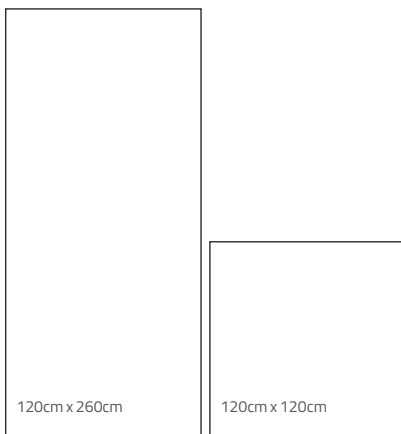

Available Sizes:

Available Sizes & Finishes:

Normal Size	Matt	Box	Box M2	Box Kg	Pallet Pz	Pallet M2	Pallet Kg	Pallet Dimensions	Trolley Pallet	Trolley M2	Trolley Kg
120x260 - 0.9 cm	●	1	3.12	67.5	33	102.96	2350	277x137x61 cm	10	1029.6	23500
120x260 - 0.8 cm	●	1	3.12	60	33	102.96	2100	277x137x61 cm	10	1029.6	21000
120x120 - 1 cm	●	1	1.44	34	45	64.8	1620	137x137x83 cm	14	907.2	22680