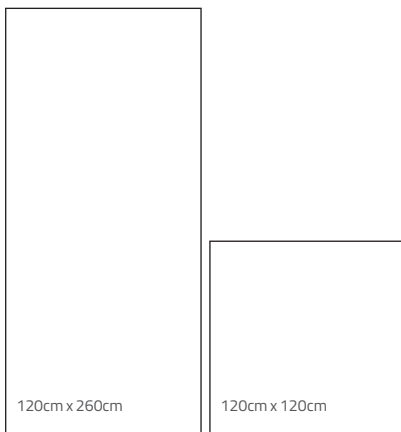

Available Sizes & Finishes:

Normal Size	Glossy Polished	Box	Box M2	Box Kg	Pallet Pz	Pallet M2	Pallet Kg	Pallet Dimensions	Trolley Pallet	Trolley M2	Trolley Kg
120x260 - 0.9 cm	●	1	3.12	67.5	33	102.96	2350	277x137x61 cm	10	1029.6	23500
120x260 - 0.8 cm	●	1	3.12	60	33	102.96	2100	277x137x61 cm	10	1029.6	21000
120x120 - 1 cm	●	1	1.44	34	45	64.8	1620	137x137x83 cm	14	907.2	22680