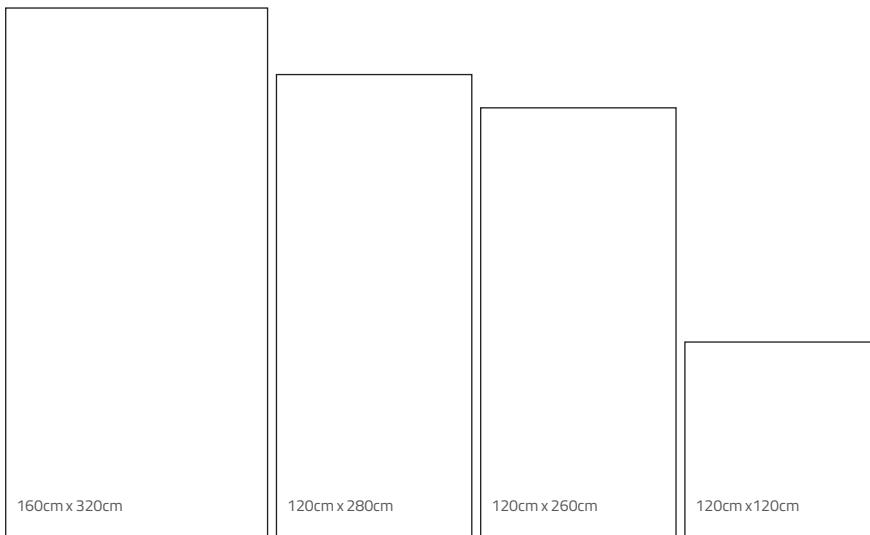

Available Sizes:

Complements:

Available Sizes & Finishes:

Normal Size	Matt	Anti-slip	Box	Box M2	Box Kg	Pallet Pz	Pallet M2	Pallet Kg	Pallet Dimensions	Trolley Pallet	Trolley M2	Trolley Kg
160x320 - 0.8 cm	●	●	1	5.12	99	20	102.4	2100	337x177x52 cm	9	921.6	18900
120x280 - 0.8 cm	●	●	1	3.36	65	30	100.8	2050	297x137x59 cm	10	1008	20500
120x260 - 0.9 cm	●	●	1	3.12	67.5	33	102.96	2350	277x137x61 cm	10	1029.6	23500
120x260 - 0.8 cm	●	●	1	3.12	60	33	102.96	2100	277x137x61 cm	10	1029.6	21000
120x120 - 1 cm	●	●	1	1.44	34	45	64.8	1620	137x137x83 cm	14	907.2	22680