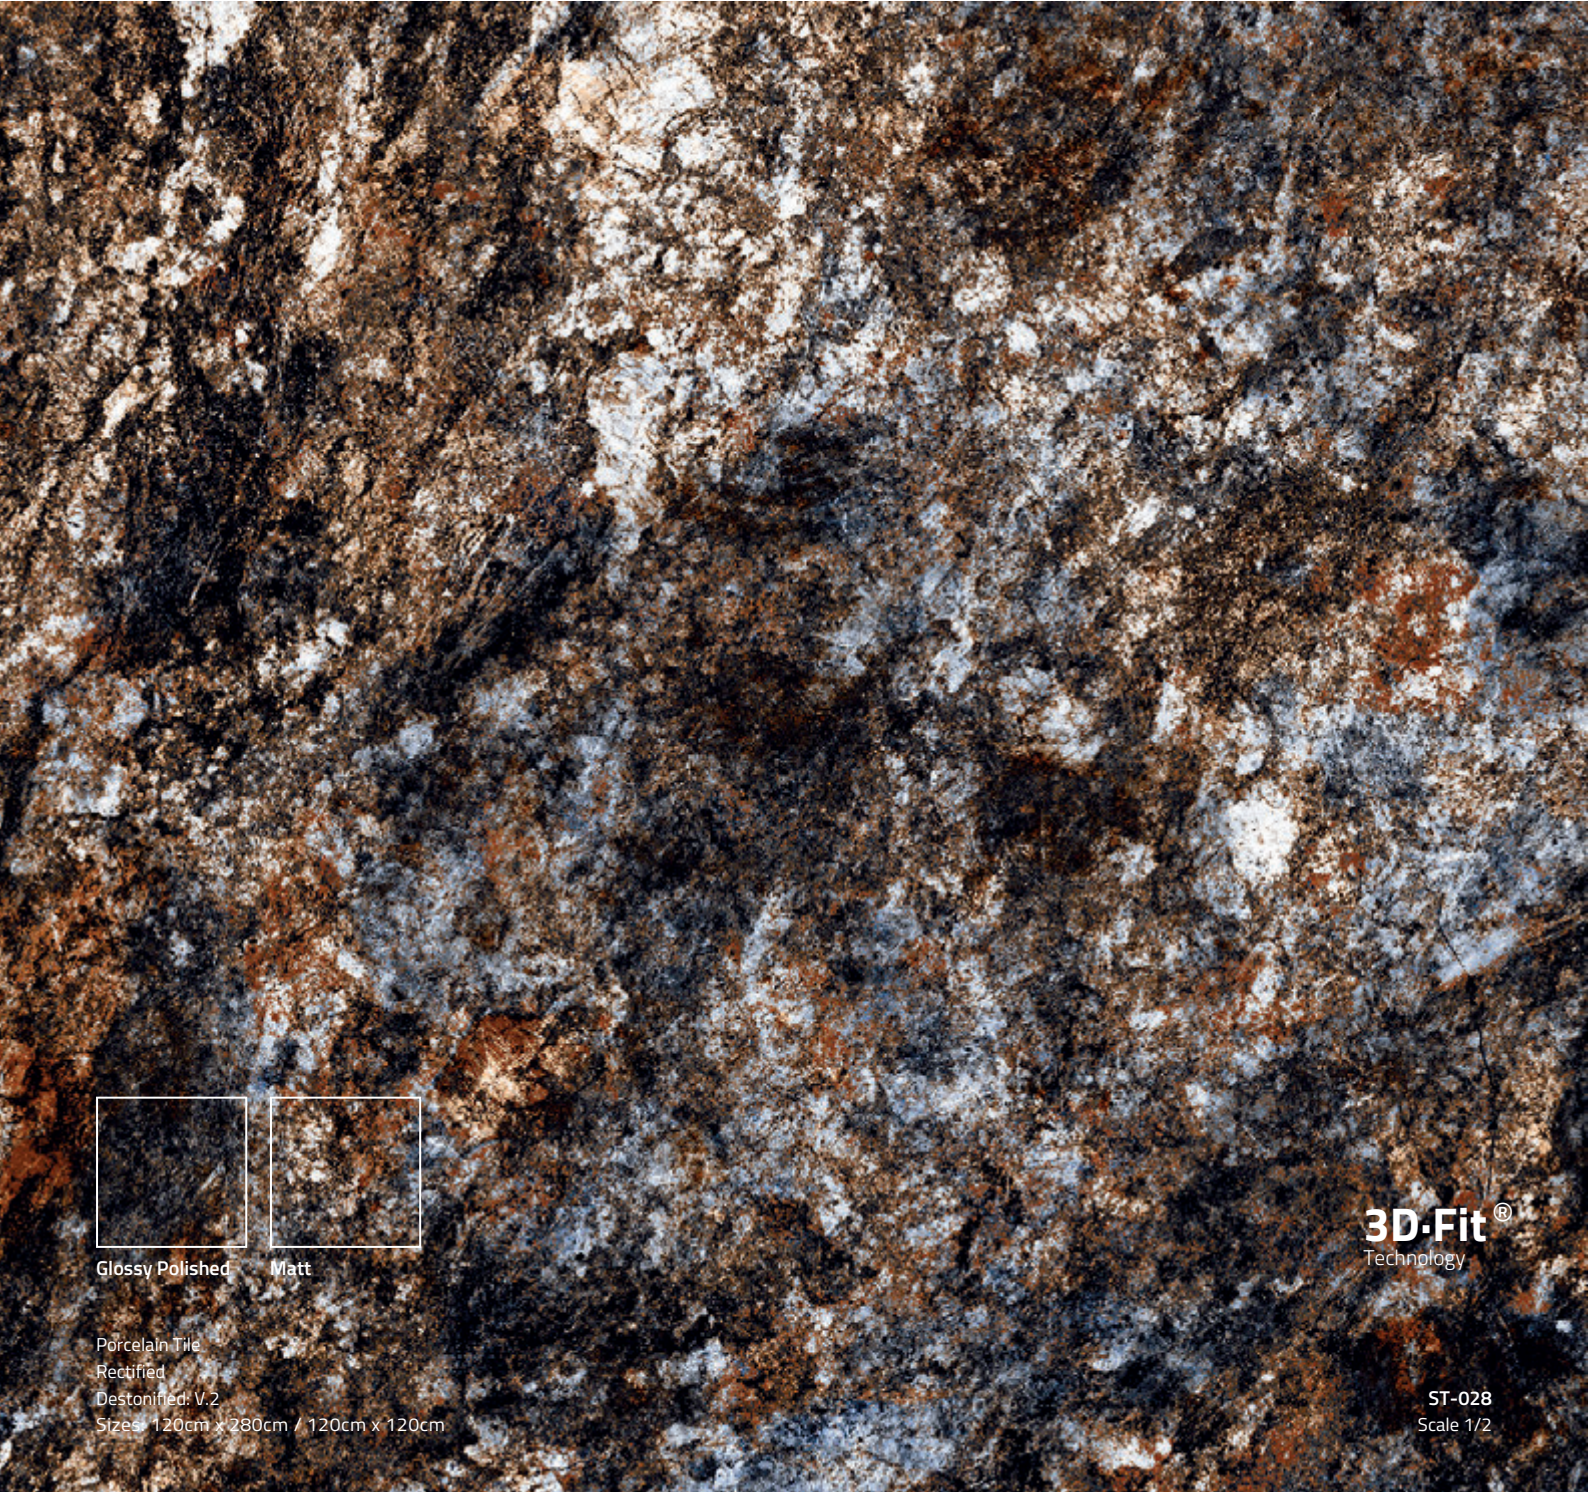

ST-028

Stone

Glossy Polished

Matt

Porcelain Tile
Rectified
Destonified: V.2
Sizes: 120cm x 280cm / 120cm x 120cm

3D-Fit[®]
Technology

ST-028
Scale 1/2

Available Colours