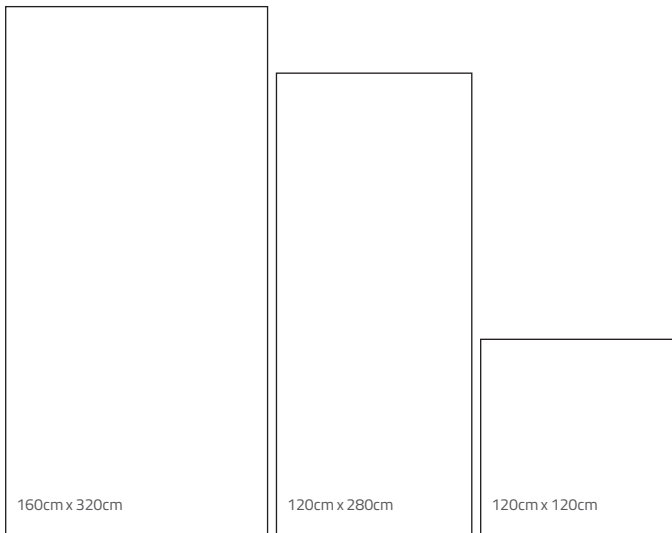

Available Sizes:

Available Sizes & Finishes:

Normal Size	Glossy Polished	Box	Box M2	Box Kg	Pallet Pz	Pallet M2	Pallet Kg	Pallet Dimensions	Trolley Pallet	Trolley M2	Trolley Kg
160x320 - 0.8 cm	●	1	5.12	99	20	102.4	2100	337x177x52 cm	9	921.6	18900
120x280 - 0.8 cm	●	1	3.36	65	30	100.8	2050	297x137x59 cm	10	1008	20500
120x120 - 1 cm	●	1	1.44	34	45	64.8	1620	137x137x83 cm	14	907.2	22680