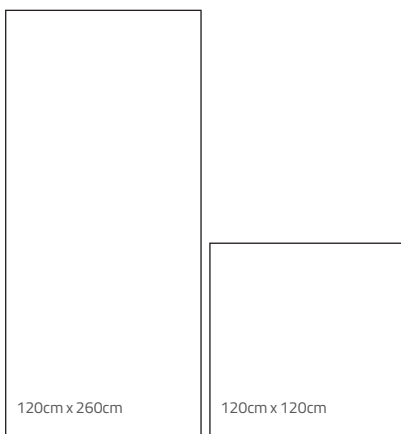

Available Sizes:

Available Sizes & Finishes:

Normal Size	Glossy Polished	Matt	Honed	Box	Box M2	Box Kg	Pallet Pz	Pallet M2	Pallet Kg	Pallet Dimensions	Trolley Pallet	Trolley M2	Trolley Kg
120x260 - 0.9 cm	●	●	●	1	3.12	67.5	33	102.96	2350	277x137x61 cm	10	1029.6	23500
120x260 - 0.8 cm	●	●	●	1	3.12	60	33	102.96	2100	277x137x61 cm	10	1029.6	21000
120x120 - 1 cm	●	●	●	1	1.44	34	45	64.8	1620	137x137x83 cm	14	907.2	22680