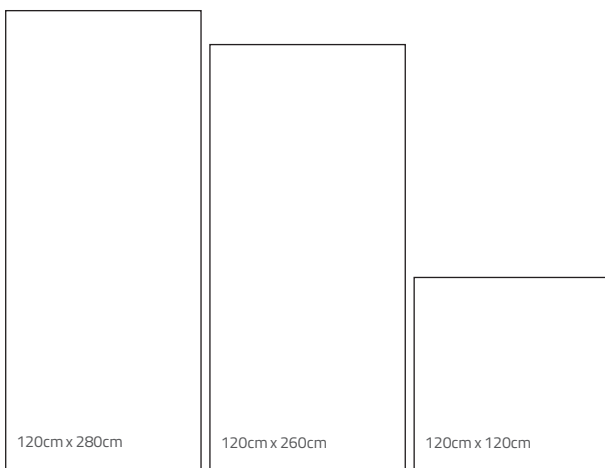

Light Grey

Dark Grey

Anthracite

* Color Body for Anthracite color

Available Sizes:

Complements:

Forma 3
33cm x 33cm

Forma 6
65cm x 30,5cm