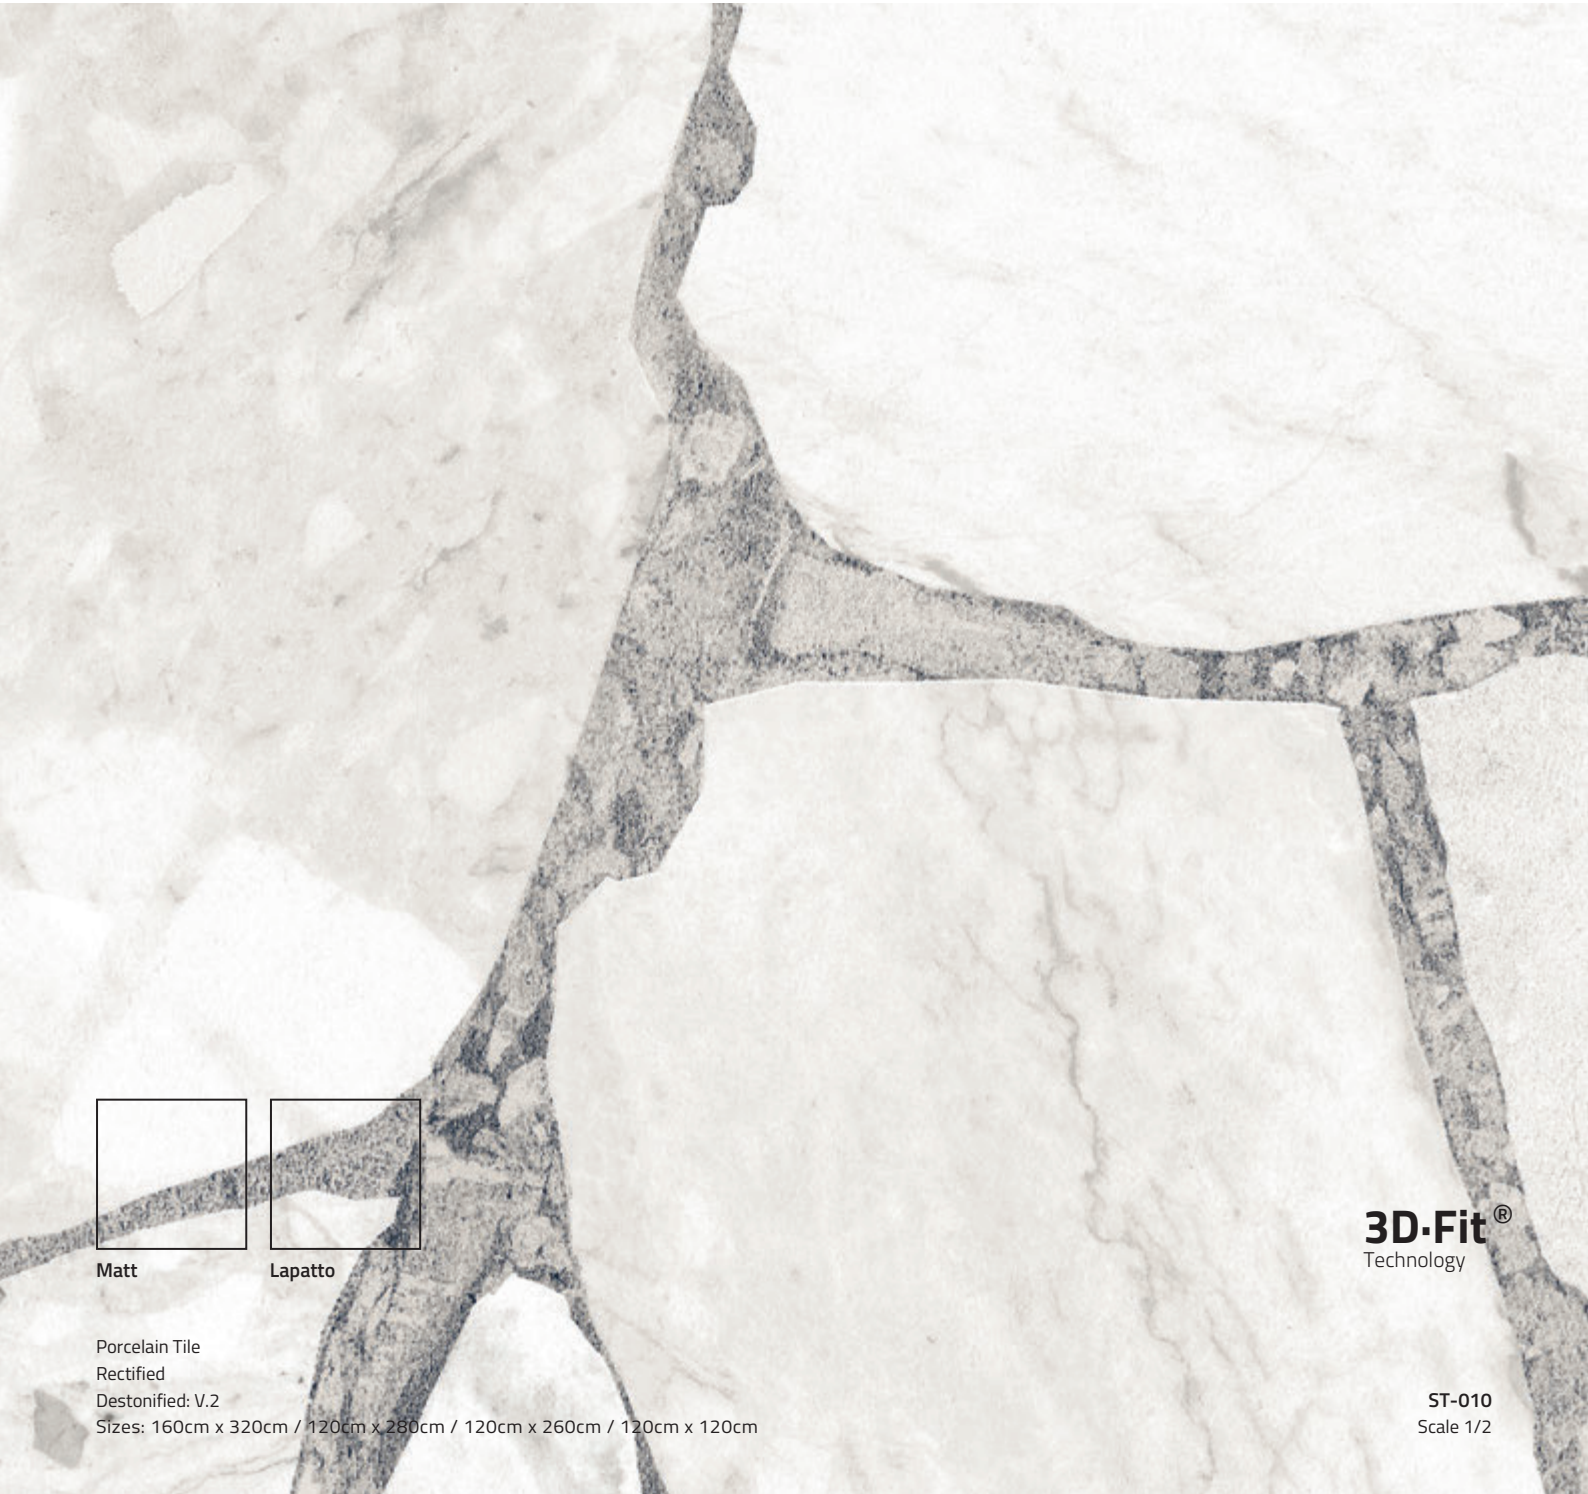

ST-010

Stone

Matt

Lapatto

3D-Fit[®]
Technology

Porcelain Tile
Rectified
Destonified: V.2
Sizes: 160cm x 320cm / 120cm x 280cm / 120cm x 260cm / 120cm x 120cm

ST-010
Scale 1/2

Available Colours