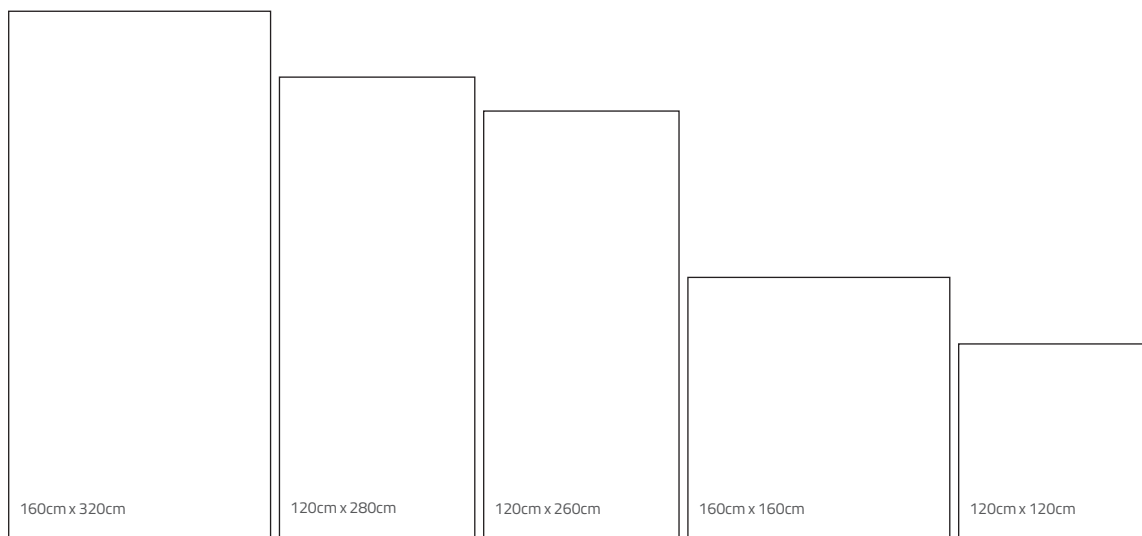

Cream

Grey

Taupe

Graphito

* Color Body for Graphito color

Available Sizes:

Complements:

Forma 2
33cm x 33cm