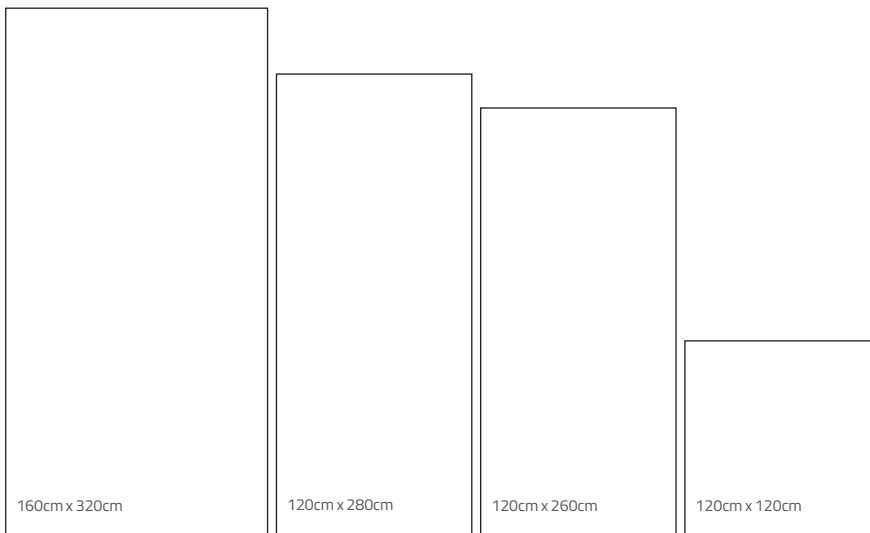

Beige

Grey

Moka

Available Sizes:

Available Sizes & Finishes:

Normal Size	Matt	Box	Box M2	Box Kg	Pallet Pz	Pallet M2	Pallet Kg	Pallet Dimensions	Trolley Pallet	Trolley M2	Trolley Kg
160x320 - 0.8 cm	●	1	5.12	99	20	102.4	2100	337x177x52 cm	9	921.6	18900
120x280 - 0.8 cm	●	1	3.36	65	30	100.8	2050	297x137x59 cm	10	1008	20500
120x260 - 0.9 cm	●	1	3.12	67.5	33	102.96	2350	277x137x61 cm	10	1029.6	23500
120x260 - 0.8 cm	●	1	3.12	60	33	102.96	2100	277x137x61 cm	10	1029.6	21000
120x120 - 1 cm	●	1	1.44	34	45	64.8	1620	137x137x83 cm	14	907.2	22680