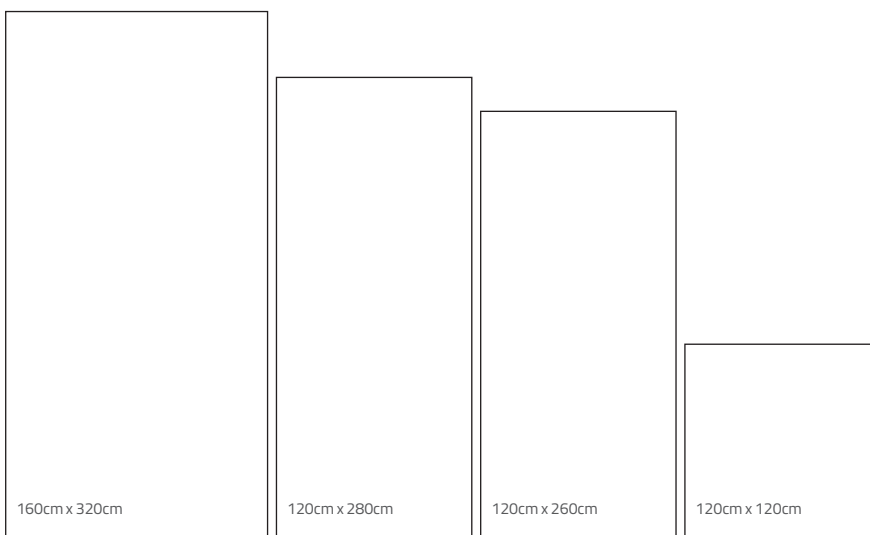

Available Sizes:

Available Sizes & Finishes:

Normal Size	Matt	Box	Box M2	Box Kg	Pallet Pz	Pallet M2	Pallet Kg	Pallet Dimensions	Trolley Pallet	Trolley M2	Trolley Kg
160x320 - 0.8 cm	●	1	5.12	99	20	102.4	2100	337x177x52 cm	9	921.6	18900
120x280 - 0.8 cm	●	1	3.36	65	30	100.8	2050	297x137x59 cm	10	1008	20500
120x260 - 0.9 cm	●	1	3.12	67.5	33	102.96	2350	277x137x61 cm	10	1029.6	23500
120x260 - 0.8 cm	●	1	3.12	60	33	102.96	2100	277x137x61 cm	10	1029.6	21000
120x120 - 1 cm	●	1	1.44	34	45	64.8	1620	137x137x83 cm	14	907.2	22680