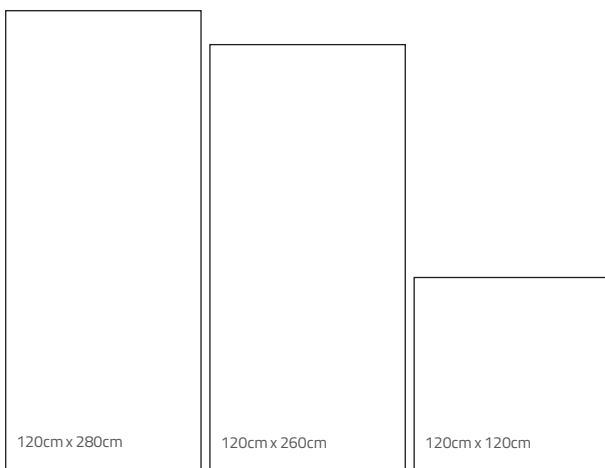

Available Sizes:

Available Sizes & Finishes:

Normal Size	Glossy Polished	Matt	Lappato	Box	Box M2	Box Kg	Pallet Pz	Pallet M2	Pallet Kg	Pallet Dimensions	Trolley Pallet	Trolley M2	Trolley Kg
120x280 - 0.8 cm	●	●	●	1	3.36	65	30	100.8	2050	297x137x59 cm	10	1008	20500
120x260 - 0.9 cm	●	●	●	1	3.12	67.5	33	102.96	2350	277x137x61 cm	10	1029.6	23500
120x260 - 0.8 cm	●	●	●	1	3.12	60	33	102.96	2100	277x137x61 cm	10	1029.6	21000
120x120 - 1 cm	●	●	●	1	1.44	34	45	64.8	1620	137x137x83 cm	14	907.2	22680