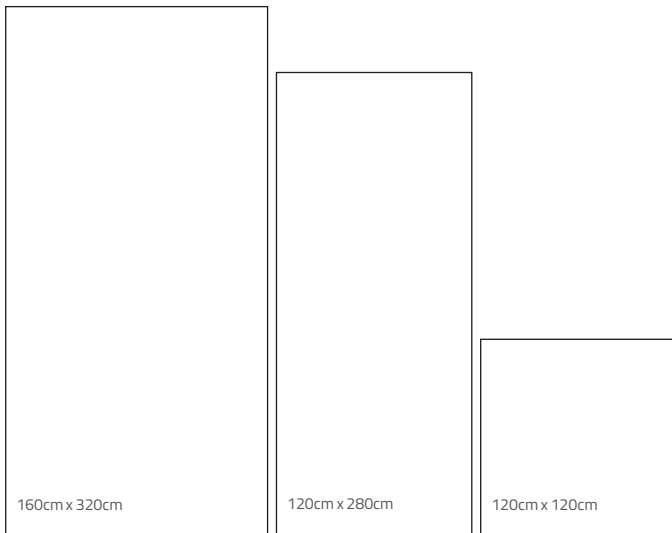

Available Colours

Light

Cream

Grey

Available Sizes:

Complements:

Forma 1
33cm x 33cm

Forma 3
33cm x 33cm