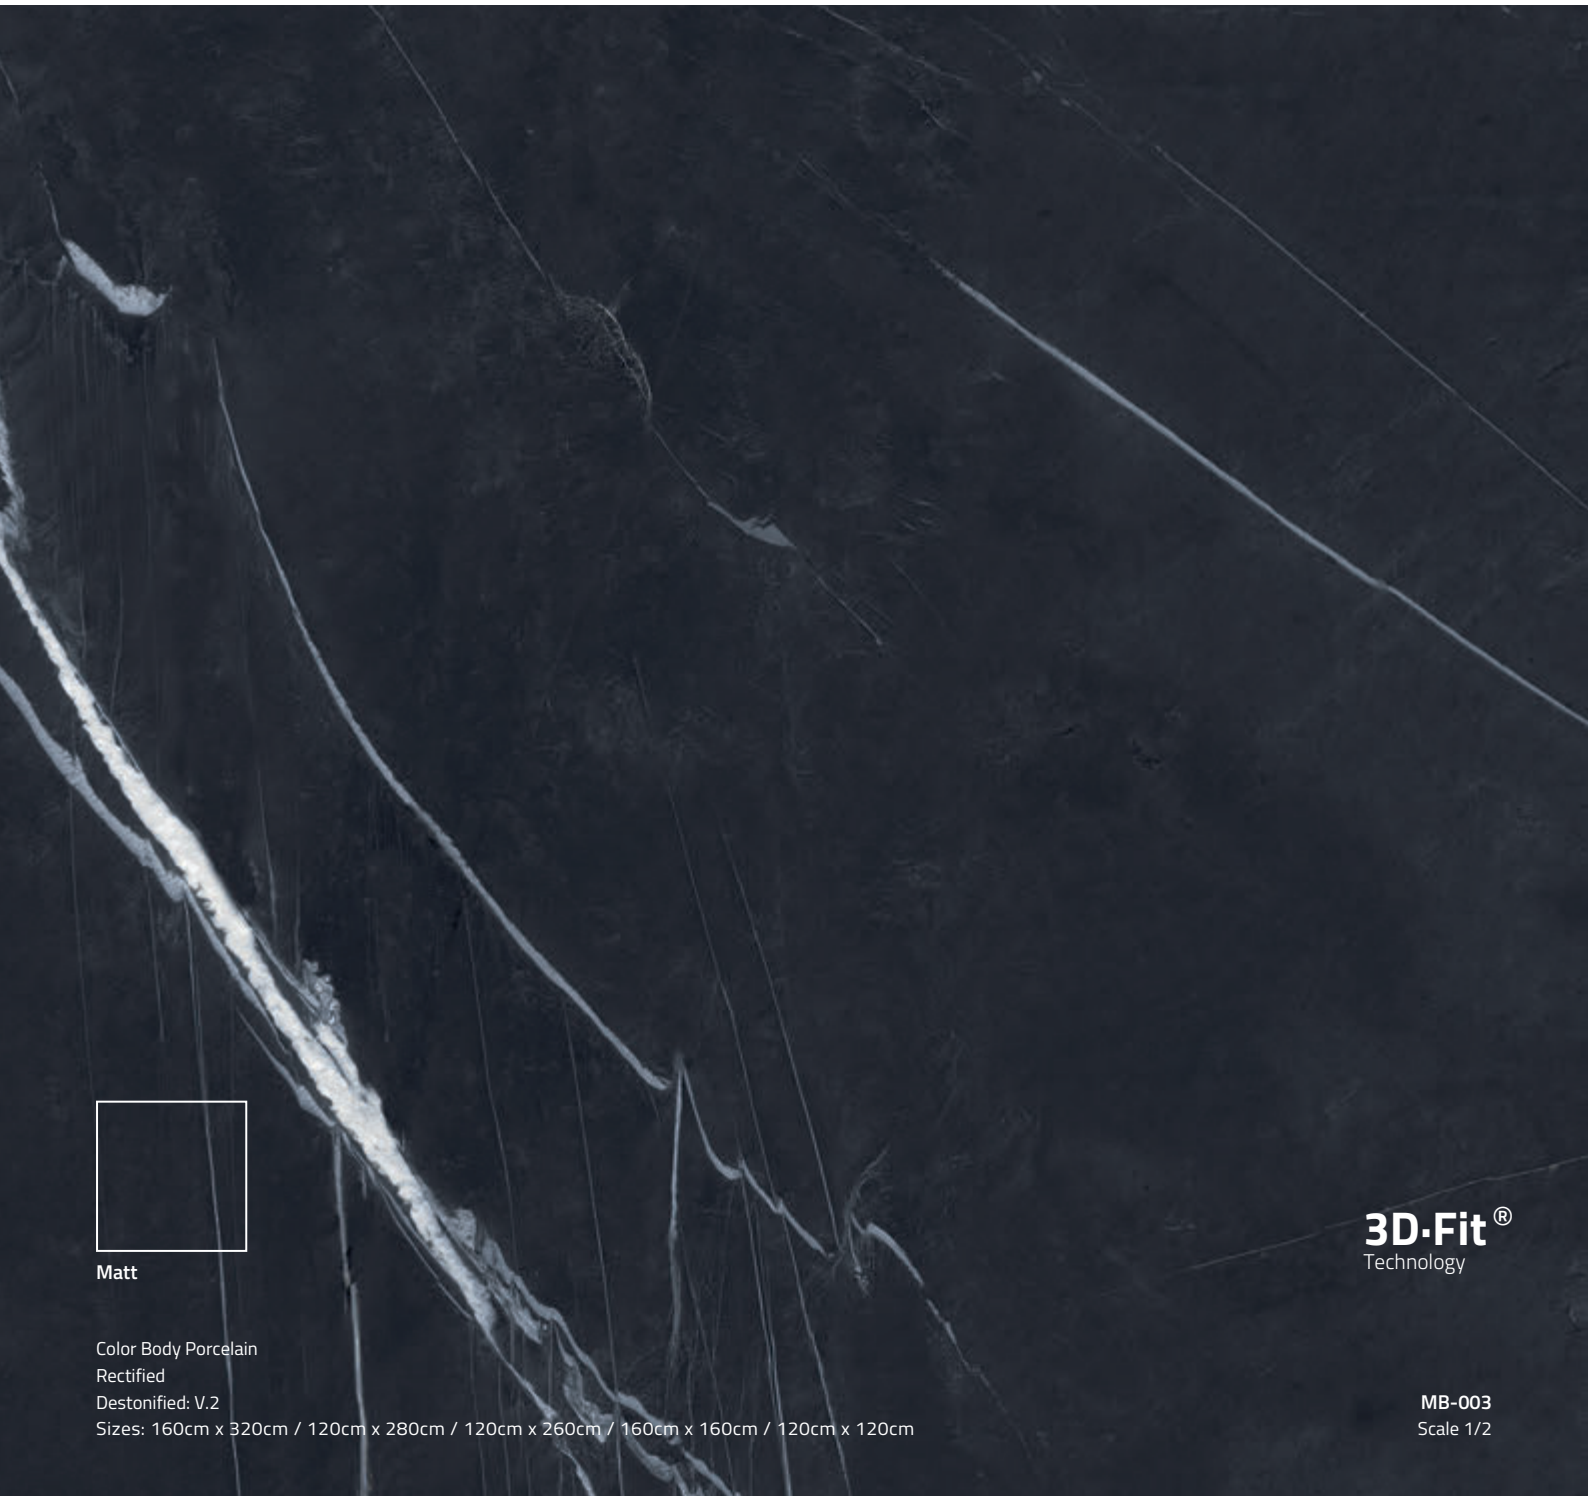

MB-003

Marble

Matt

Color Body Porcelain

Rectified

Destonified: V.2

Sizes: 160cm x 320cm / 120cm x 280cm / 120cm x 260cm / 160cm x 160cm / 120cm x 120cm

3D-Fit[®]
Technology