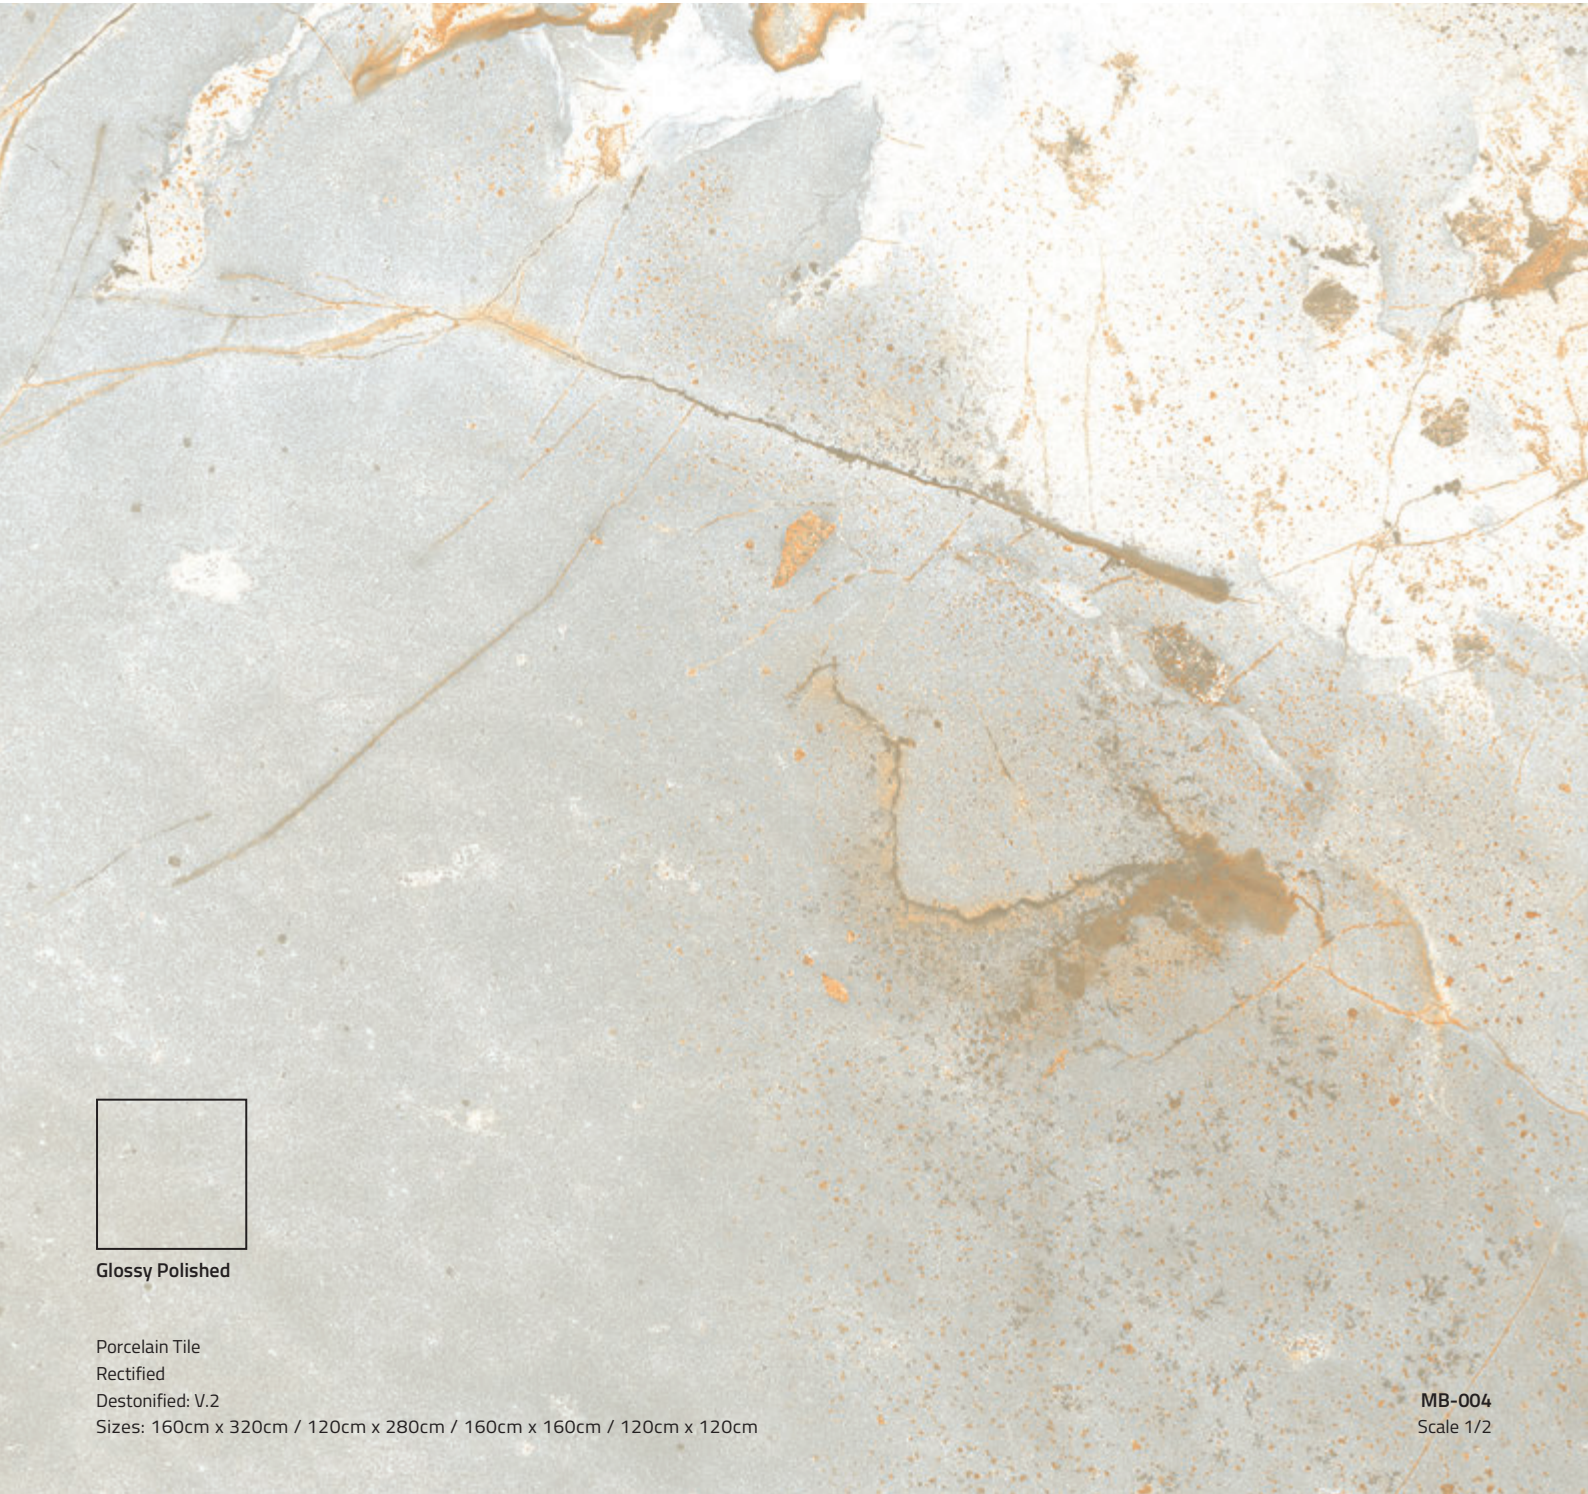

MB-004

Marble

Glossy Polished

Porcelain Tile
Rectified

Destonified: V.2

Sizes: 160cm x 320cm / 120cm x 280cm / 160cm x 160cm / 120cm x 120cm

MB-004
Scale 1/2

Available Colours