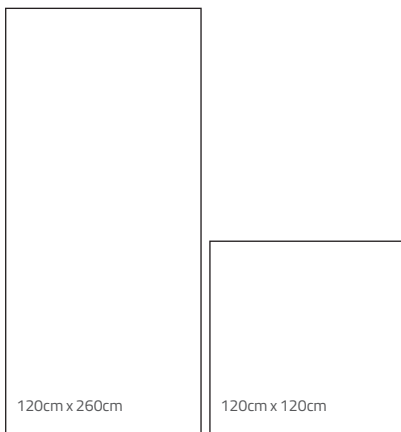

Available Colours

Sand

Vison

Available Sizes:

Available Sizes & Finishes:

Normal Size	Glossy Polished	Matt	Honed	Box	Box M2	Box Kg	Pallet Pz	Pallet M2	Pallet Kg	Pallet Dimensions	Trolley Pallet	Trolley M2	Trolley Kg
120x260 - 0.9 cm	●	●	●	1	3.12	67.5	33	102.96	2350	277x137x61 cm	10	1029.6	23500
120x260 - 0.8 cm	●	●	●	1	3.12	60	33	102.96	2100	277x137x61 cm	10	1029.6	21000
120x120 - 1 cm	●	●	●	1	1.44	34	45	64.8	1620	137x137x83 cm	14	907.2	22680