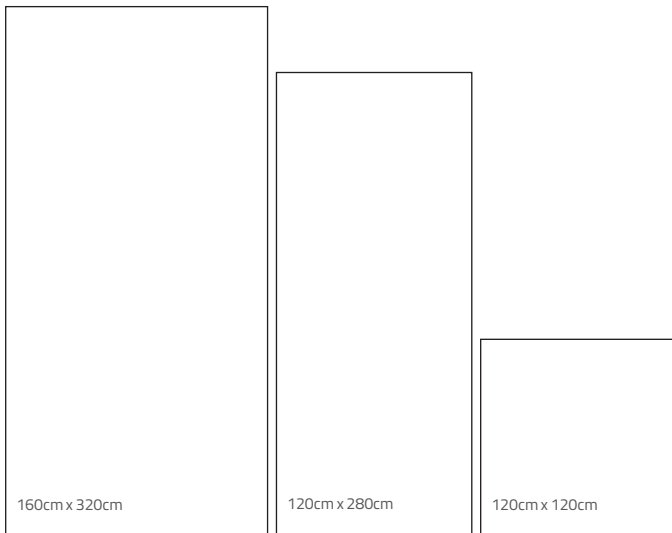

Available Sizes:

Available Sizes & Finishes:

Normal Size	Glossy Polished	Box	Box M2	Box Kg	Pallet Pz	Pallet M2	Pallet Kg	Pallet Dimensions	Trolley Pallet	Trolley M2	Trolley Kg
160x320 - 0.8 cm	●	1	5.12	99	20	102.4	2100	337x177x52 cm	9	921.6	18900
120x280 - 0.8 cm	●	1	3.36	65	30	100.8	2050	297x137x59 cm	10	1008	20500
120x120 - 1 cm	●	1	1.44	34	45	64.8	1620	137x137x83 cm	14	907.2	22680