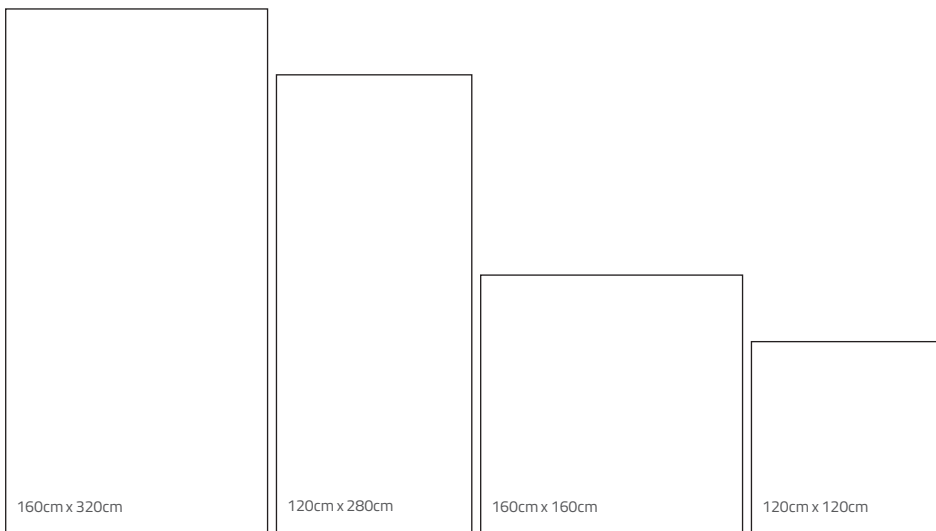

Available Colours

Grey

* Bookmatch for 160cm x 320cm and 120cm x 280cm.

Bookmatch faces:

ST-004 Bookmatch
160cm x 320cm

ST-004 Bookmatch
120cm x 280cm

Available Sizes:

Available Sizes & Finishes: