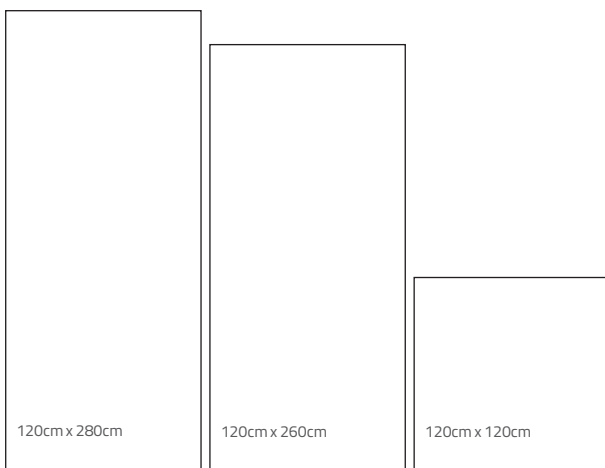

Available Sizes:

Available Sizes & Finishes:

Normal Size	Matt	Anti-slip	Box	Box M2	Box Kg	Pallet Pz	Pallet M2	Pallet Kg	Pallet Dimensions	Trolley Pallet	Trolley M2	Trolley Kg
120x280 - 0.8 cm	●	●	1	3.36	65	30	100.8	2050	297x137x59 cm	10	1008	20500
120x260 - 0.9 cm	●	●	1	3.12	67.5	33	102.96	2350	277x137x61 cm	10	1029.6	23500
120x260 - 0.8 cm	●	●	1	3.12	60	33	102.96	2100	277x137x61 cm	10	1029.6	21000
120x120 - 1 cm	●	●	1	1.44	34	45	64.8	1620	137x137x83 cm	14	907.2	22680