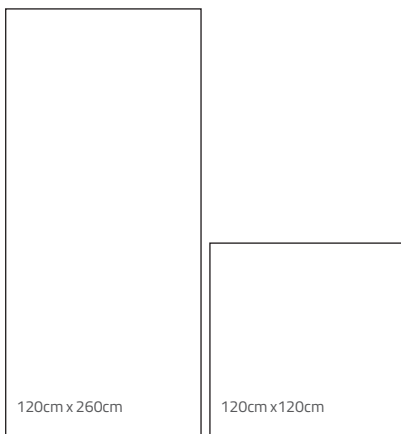

Brown

Grey

Anthracite

* Color Body for Anthracite color

Available Sizes:

Available Sizes & Finishes:

Normal Size	Matt	Box	Box M2	Box Kg	Pallet Pz	Pallet M2	Pallet Kg	Pallet Dimensions	Trolley Pallet	Trolley M2	Trolley Kg
120x260 - 0.9 cm	●	1	3.12	67.5	33	102.96	2350	277x137x61 cm	10	1029.6	23500
120x260 - 0.8 cm	●	1	3.12	60	33	102.96	2100	277x137x61 cm	10	1029.6	21000
120x120 - 1 cm	●	1	1.44	34	45	64.8	1620	137x137x83 cm	14	907.2	22680