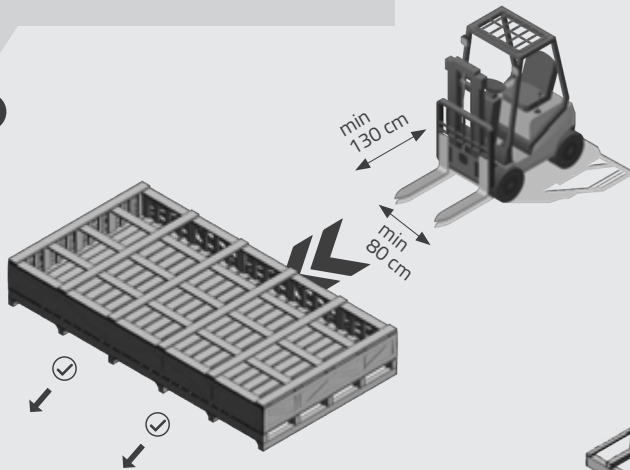

LOAD FROM CENTER NOT ALLOWED