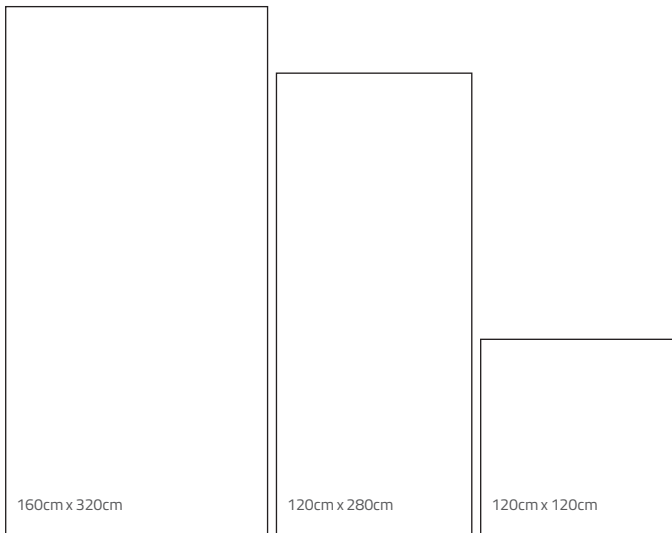

Available Sizes:

Complements:

Available Sizes & Finishes:

Normal Size	Matt	Honed	Lappato	Box	Box M2	Box Kg	Pallet Pz	Pallet M2	Pallet Kg	Pallet Dimensions	Trolley Pallet	Trolley M2	Trolley Kg
160x320 - 0.8 cm	●	●	●	1	5.12	99	20	102.4	2100	337x177x52 cm	9	921.6	18900
120x280 - 0.8 cm	●	●	●	1	3.36	65	30	100.8	2050	297x137x59 cm	10	1008	20500
120x120 - 1 cm	●	●	●	1	1.44	34	45	64.8	1620	137x137x83 cm	14	907.2	22680