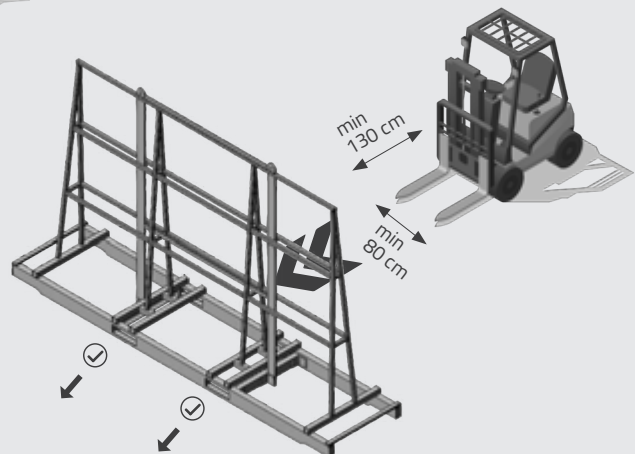

LOAD FROM CENTER NOT ALLOWED